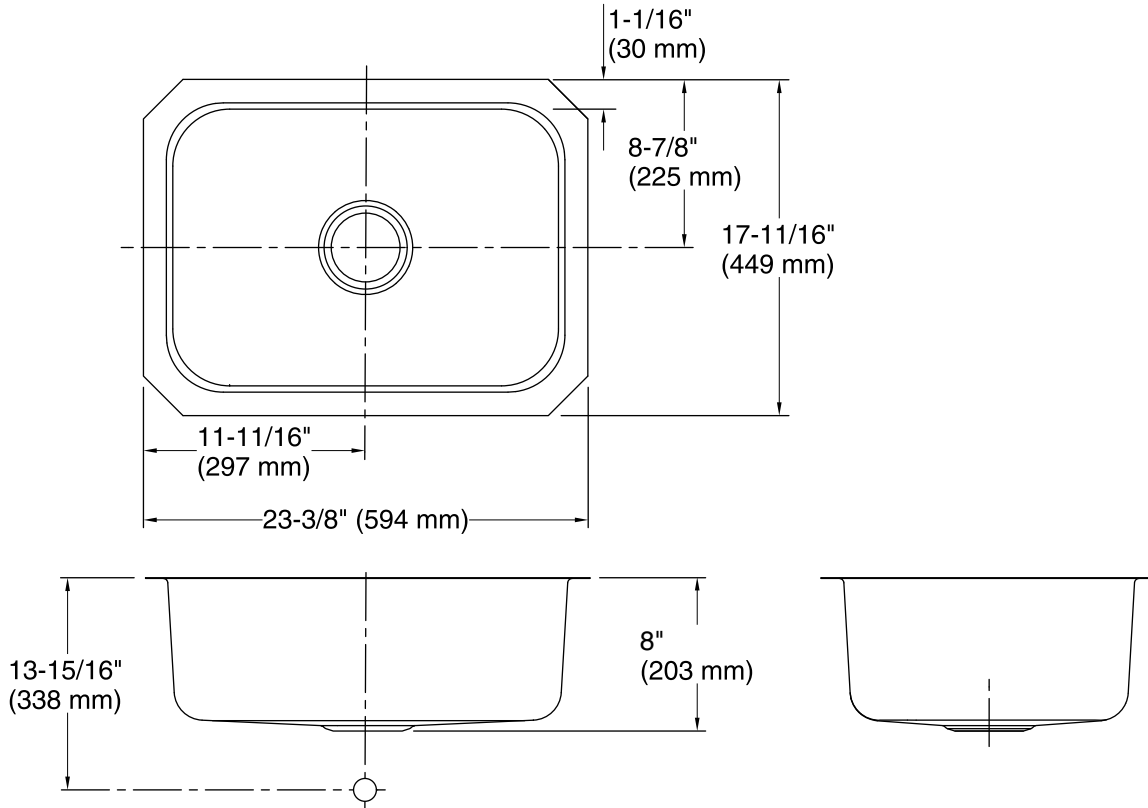

Technical Information

All product dimensions are nominal.

- Bowl configuration: Single
- Installation: Under-mount
- Bowl area: Length: 21" (533 mm)
Width: 15-1/4" (387 mm)
Bowl depth: 7-3/4" (197 mm)
Water depth: 7-3/4" (197 mm)
- Drain hole: 3-5/8" (92 mm)
- Template: 1064257, required, included