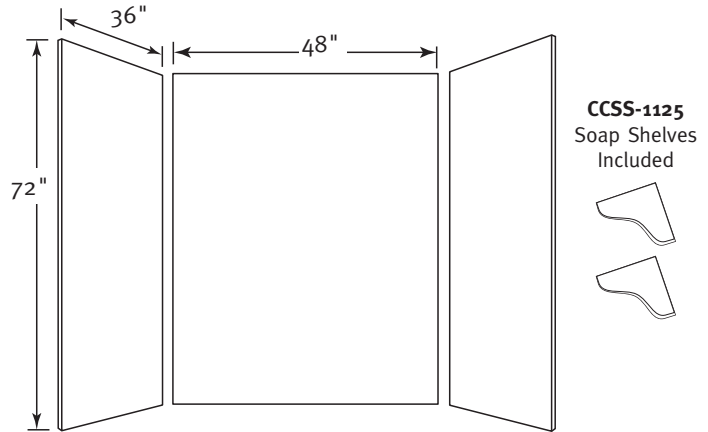

Designed to fit base areas  
 36" deep or smaller x 48" wide x 72" high or smaller  
 (914 mm x 1219 mm x 1829 mm)

#### CCSK72-3648 Swanstone Crystal Color Shower Wall Kit

Model	Part	Base Area Designed To Fit	Ship Wt. Lb.	Ship FedEx	Carton Dims. In.	Cu. Ft.
CCSK72-3648	CCSK723648	36"D x 48"W x 72"H* (914 mm x 1219 mm x 1829 mm) (*or smaller)	175	—	78 x 54 x 4	9.75

Designed to fit base areas  
 36" deep or smaller x 48" wide x 96" high or smaller  
 (914 mm x 1219 mm x 2438 mm)

#### CCSK96-3648 Swanstone Crystal Color Shower Wall Kit

Model	Part	Base Area Designed To Fit	Ship Wt. Lb.	Ship FedEx	Carton Dims. In.	Cu. Ft.
CCSK96-3648	CCSK963648	36"D x 48"W x 96"H* (914 mm x 1219 mm mmx 2438 mm) (*or smaller)	232	-	102 x 54 x 4	12.75