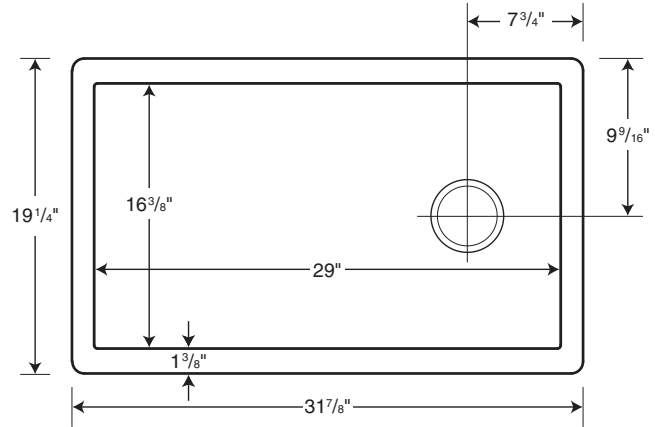

Capacity: 18 gallons

SPECIFICATIONS

QUSB-3322 Granite Undermount Single Bowl Kitchen Sink

Model	Part	Nominal Dimensions	Ship Wt. Lb.	Ship FedEx	Carton Dims. In.	Cu. Ft.
QUSB-3322	QU03322SB	32" W x 21" D (813 mm x 533 mm)	48	FedEx	37 x 25 x 13	6.96