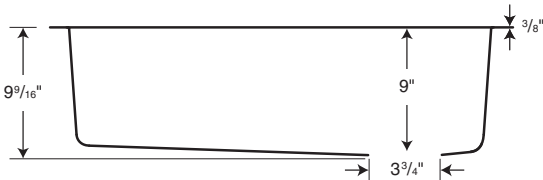

Capacity: 18 gallons

SPECIFICATIONS

QUSB-3322 Granite Undermount Single Bowl Kitchen Sink

Model	Part	Nominal Dimensions	Ship Wt. Lb.	Ship FedEx	Carton Dims. In.	Cu. Ft.
QUSB-3322	QU03322SB	32" W x 21" D (813 mm x 533 mm)	48	FedEx	37 x 25 x 13	6.96