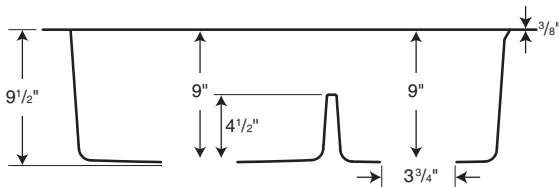

FEATURES

- Low divider provides a functionality of a single bowl with practicality of a double bowl.
- Made with 80% quartz stone, only a diamond is harder.
- Virtually indestructible, will not damage from everyday kitchen use.
- Standard sink size.
- Ideal for remodeling or new construction.
- Offers design flexibility, installs as a drop-in or undermount.

○ Drill Points ● Pre-drilled

Capacity: 10 gallons in left bowl, 7 gallons in right bowl

SPECIFICATIONS

QZLD-3322 Granite Low Divide Double Bowl Kitchen Sink

Model	Part	Nominal Dimensions	Ship Wt. Lb.	Ship FedEx	Carton Dims. In.	Cu. Ft.
QZLD-3322	QZ03322LD	33" W x 22" D (838 mm x 559 mm)	48	FedEx	37 x 25 x 13	6.96