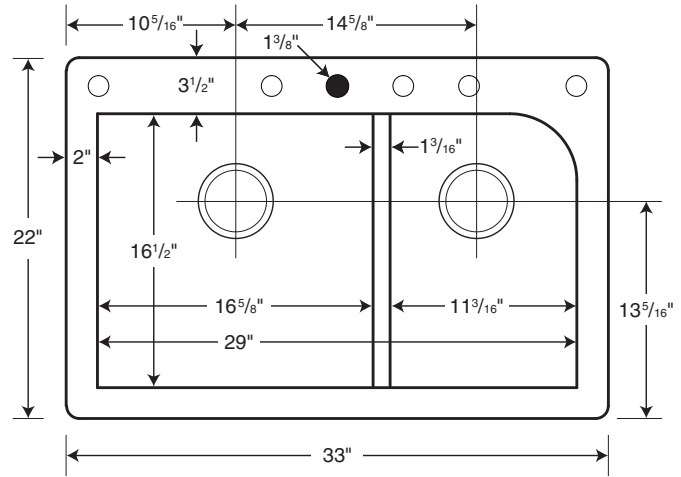

FEATURES

- Low divider provides a functionality of a single bowl with practicality of a double bowl.
- Made with 80% quartz stone, only a diamond is harder.
- Virtually indestructible, will not damage from everyday kitchen use.
- Standard sink size.
- Ideal for remodeling or new construction.
- Offers design flexibility, installs as a drop-in or undermount.

○ Drill Points ● Pre-drilled

Capacity: 10 gallons in left bowl, 7 gallons in right bowl

SPECIFICATIONS

QZLD-3322 Granite Low Divide Double Bowl Kitchen Sink

Model	Part	Nominal Dimensions	Ship Wt. Lb.	Ship FedEx	Carton Dims. In.	Cu. Ft.
QZLD-3322	QZ03322LD	33" W x 22" D (838 mm x 559 mm)	48	FedEx	37 x 25 x 13	6.96