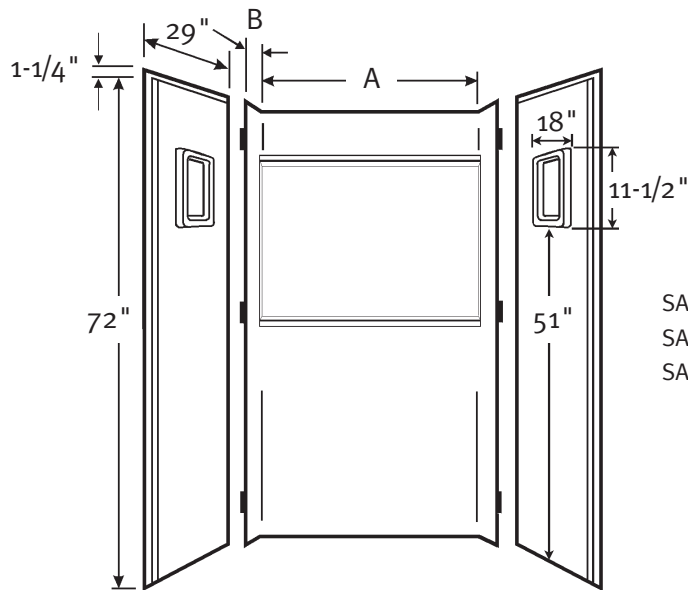

Veritek® Shower Alcove Wall Kit

Manufactured from Veritek®
(See page 2 for detailed information.)

WARRANTY
Limited Lifetime – Residential
Limited 5-year – Commercial

FEATURES

- Nails directly to studs for fast installation.
- Sturdy interlocking system for one-piece appearance.
- Panels easily fit through existing doorways and can be installed by one person.
- Made of Veritek® composite material with no surface coating to chip or crack.
- The SA Series is a three piece compression-molded material with molded-in color and a natural gloss surface.

Back Panel Dimensions

SA-3232	A 32"	B 3"
SA-3636	A 36"	B 7"
SA-3448	A 48"	B 5"

SPECIFICATIONS

Veritek® Shower Alcove Walls

Model	Part	Wall Area Designed To Fit	Ship Wt. Lb.	Ship FedEx	Carton Dims. In.	Cu. Ft.
SA-3232	SA03232	32" D x 32" W x 72" H* (813 mm x 813 mm x 1829 mm)	66	-	76 x 35 x 10	15.4
Fits shower floor size 32" D x 32" W (813 mm x 813 mm)						
SA-3636	SA03636	36" D x 36" W x 72" H* (914 mm x 914 mm x 1829 mm)	84	-	80 x 40 x 10	18.5
Fits shower floor size 36" D x 36" W (914 mm x 914 mm)						
SA-3448	SA03448	34" D x 48" W x 72" H* (864 mm x 1219 mm x 1829 mm)	106	-	76 x 52 x 10	22.9
Fits shower floor size 34" D x 48" W (864 mm x 1219 mm)						

*1-1/2-inch additional area required on outer edges of wall panels to accommodate nail-up flange.

Each Kit Includes: One right and one left side panel with recessed shelf and one back panel with six factory-installed wall mounting clips