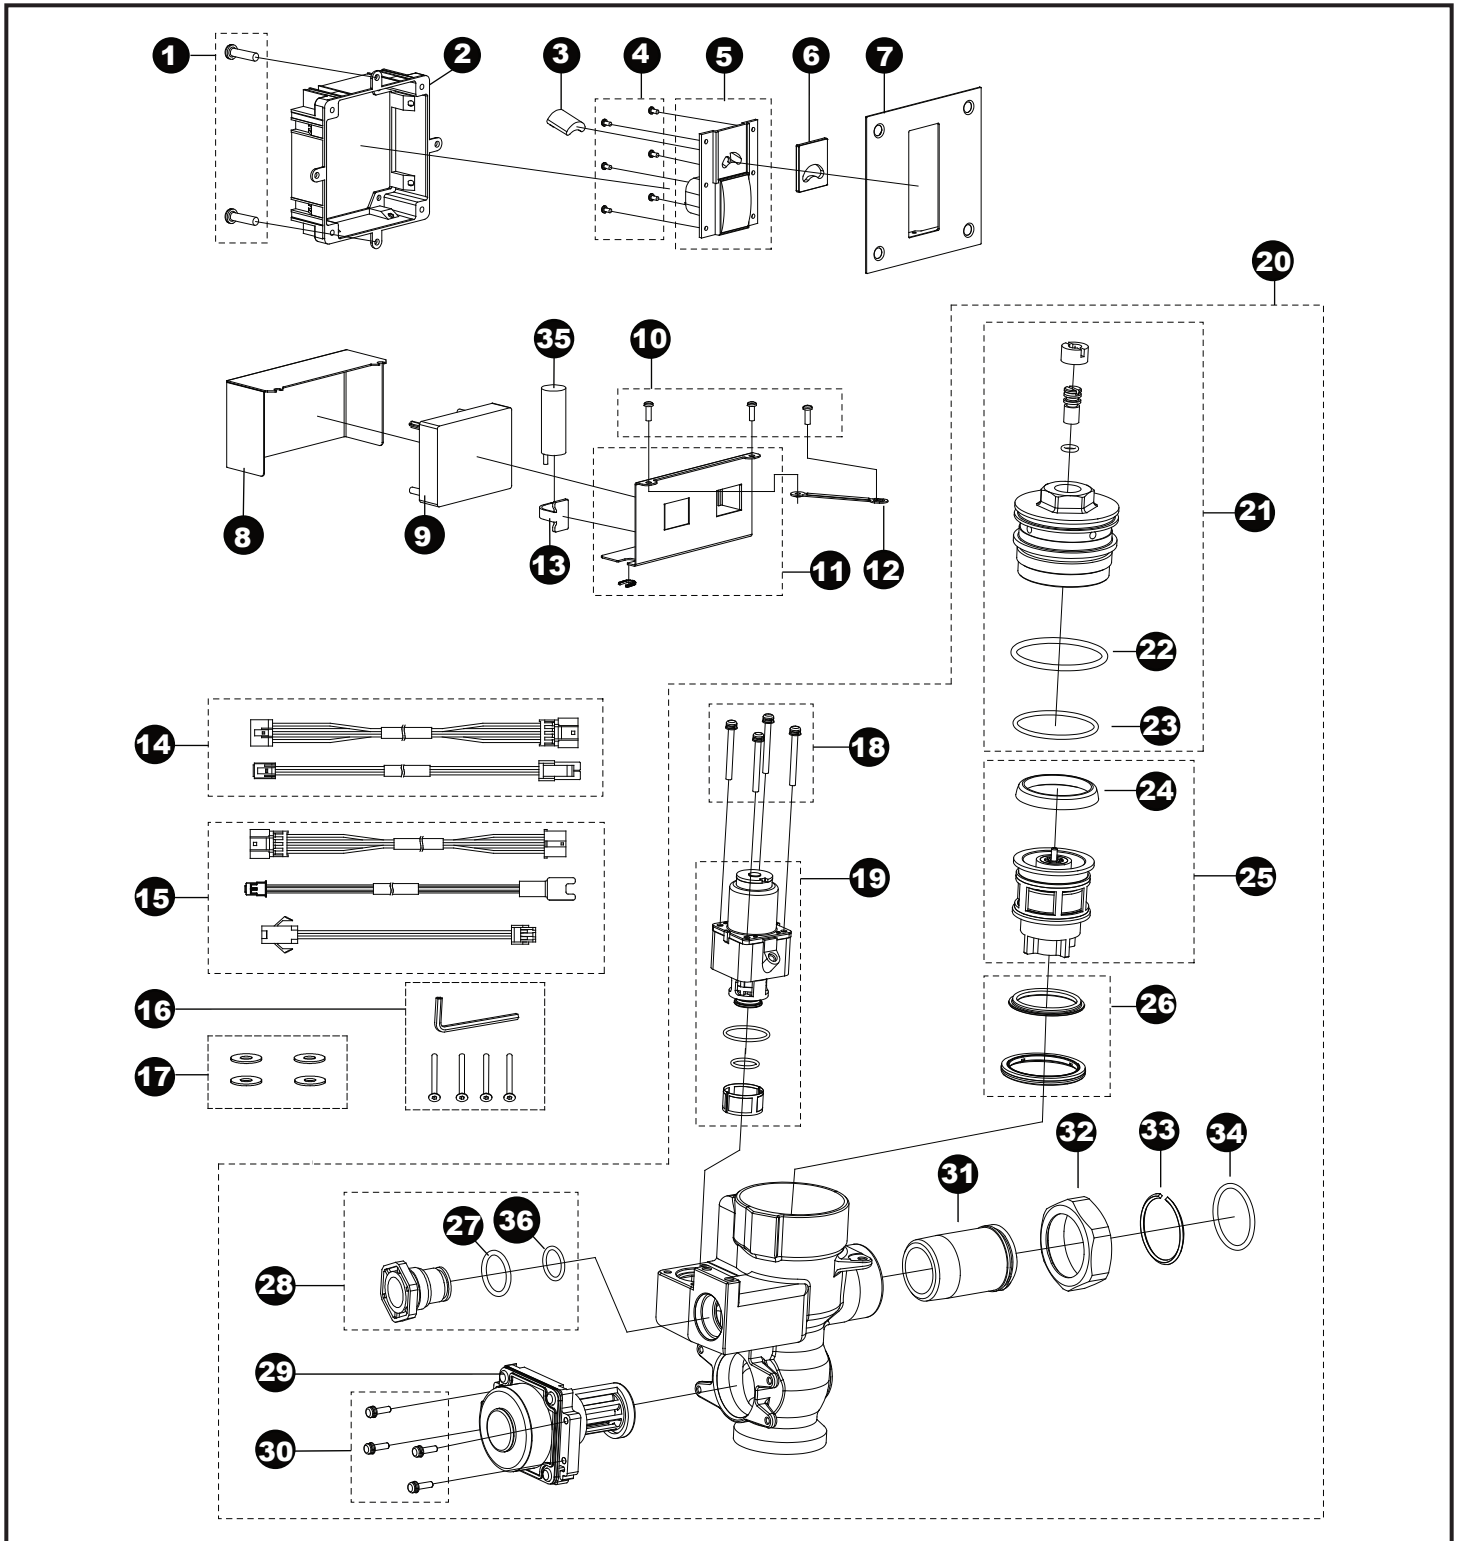

TET3LA#SS
 TET3LA31#SS
 TET3LA32#SS
 TET3LA33#SS

**EcoPower® Flush Valve,
 Toilet, Concealed Small, 1.28 Gpf**

**EcoPower® Flush Valve,
Toilet, Concealed Small, 1.28 Gpf**TET3LA#SS
TET3LA31#SS
TET3LA32#SS
TET3LA33#SS

Item	Part	Description
1	THP3222	Screw, wooden screw (10/bag)
2	THP3210	Wall frame assy, small cover
3	THP3187	Sensor unit
4	THP3215	Screw, touch button (6/bag)
5	THP3214	Touch button assy, concealed
6	THP3213	Glass, sensor window, concealed
7	THP3212	Cover plate, small
8	THP3216	Cover, controller box, concealed
9	THP3196	Controller unit, C
10	THP3204	Screw, cover, valve (5/bag)
11	THP3217	Housing, controller, concealed
12	THP3218	Mount stay, controller box
13	TH559EDV517	Clamp set (10/bag)
14	THP3221	Wire harness, controller (2/bag)
15	THP3209	Extension harness (3 type/bag)
16	THP3233	Screw w/wrench set
17	THP3219	Washer, plastic (4/bag)
18	THP3192	Screw (4/bag)
19	THP3190	Solenoid unit & diaphragm assy
20	THP3226	Valve assy, concealed, toilet
21	THP3188	Valve cap assembly
22	THP3189	O-ring, valve cap top (10/bag)
23	TH305SV112	O-ring, valve cap botm (10/bag)
24	TH305SV103	U-packing, piston (10/bag)
25	TH323V104R	Piston assembly
26	TH321	Seat packing set
27	THP3013	O-ring, cap (10/bag)
28	THP3220	Plug
29	TH559EDV503	EcoPower generator, toilet
30	TH559EDV505	Screw, EcoPower generator
31	TH305SV114#CP	Tailpiece
32	TH305SV113#CP	Nut, tailpiece/angle stop
33	TH305SV105	Locking ring set, tailpiece (10/bag)
34	TH305SV106	O-ring, tailpiece/angle stop
35	THP3053	Back-up battery
36	THP3242	O-ring (1/bag)

Vacuum Breaker Sets

VB13RB-31	Back Spud, 1-1/2" Outlet, Concealed
VB9RB-32	Top Spud, 1-1/2" Outlet, Concealed
VB13RB-33	Back Spud, 1-1/2" Outlet, Floor Mount