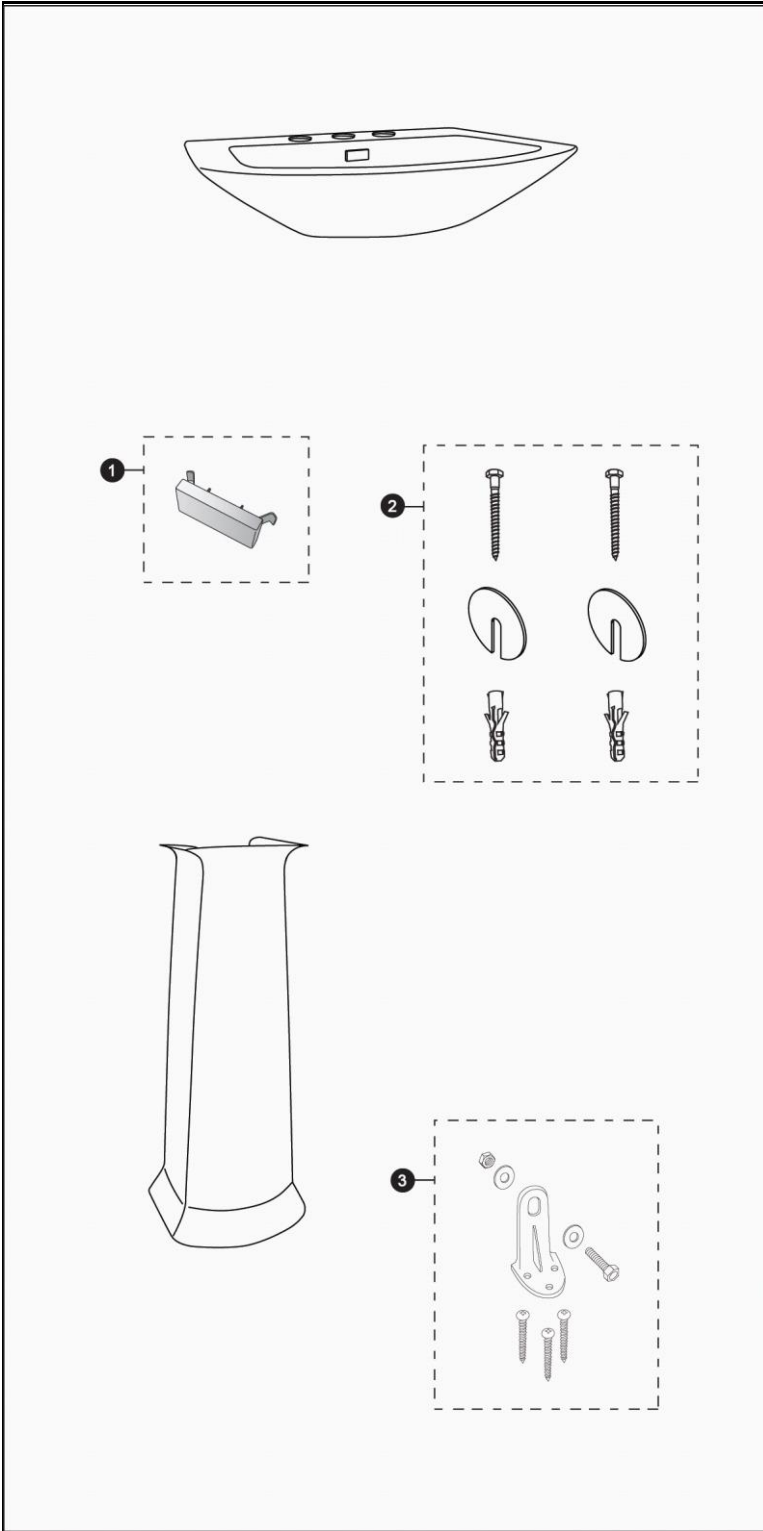

LPT960

Soiree®

Pedestal Lavatory

LPT960 LPT960.8
 LT960 LT960.8
 PT960 PT960

Items	Parts	Description
1	THU205#CP THU205#BN THU205#PN	Overflow Cover - Polished Chrome Overflow Cover - Brushed Nickel Overflow Cover - Polished Nickel
2	THU125R	Mounting Set
3	TL510ER	Mounting Set - Floor

Note:

Product Number Explanations

Pedestal Lavatory
 (LPT) Pedestal Lavatory
 (960) Model
 (.8) 8" Centers

Lavatory
 (LT) Lavatory
 (960) Model
 (.8) 8" Centers

Pedestal
 (PT) Pedestal
 (960) Model

Actual Product may vary slightly from illustration.