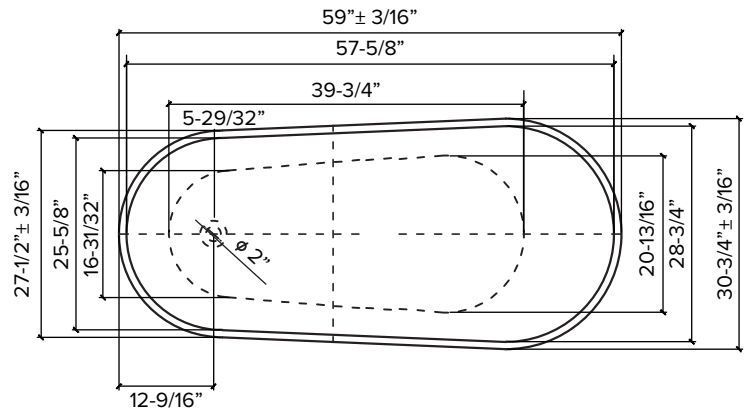

## Features

- 59" X 30-3/4" x 28-3/8" freestanding bathtub.
- Acrylic material.
- Center drain location.
- Pop-up white finish bottom drain with drain tube included.
- Built-in overflow.
- 10 Year Limited Residential Warranty / 3 Year Commercial Warranty.

## Options:

- TD10-** Bathtub drain with overflow in decorative finishes.  
See back for information.

## Specified Model

Model	AFTA5931
Dimensions	59" x 30-3/4" x 28-3/8"
Drain Outlet	End
Water Capacity	60.3 Gallons
Item Weight	82.89 lbs.
Shipping Weight	92.15 lbs.
Material	Acrylic
Installation	Freestanding, Floor-Mounted
Required	Floor, or wall-mounted faucet