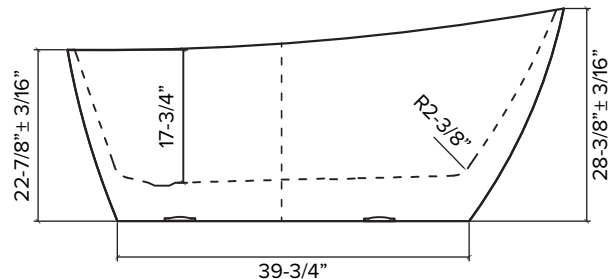

To Be Specified:

Tub Finish/Color
☐ G31 Gloss - White