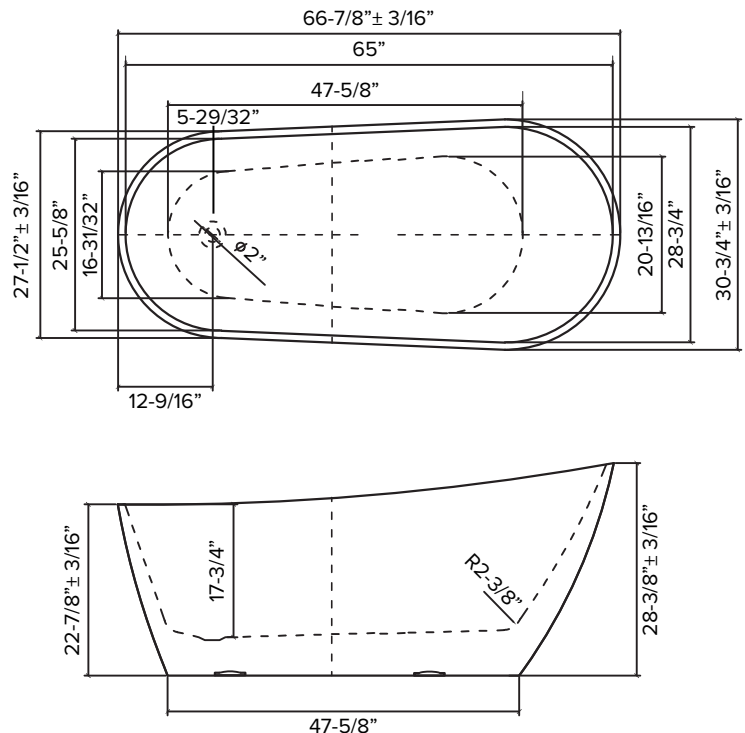

To Be Specified:

Tub Finish/Color
☐ G31 Gloss - White