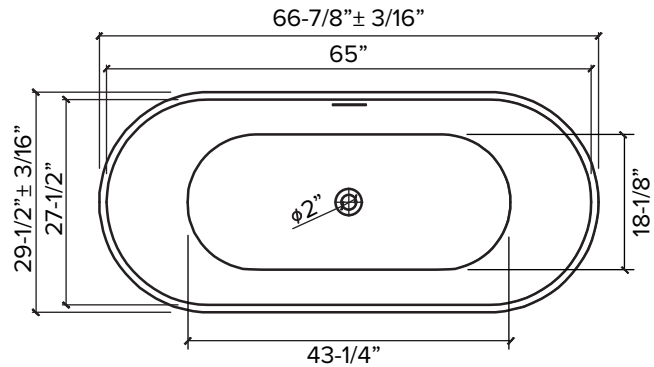

## Features

- 66-7/8" X 29-1/2" x 22-7/8" freestanding bathtub.
- Acrylic material.
- Center drain location.
- Pop-up white finish bottom drain with drain tube included.
- Built-in overflow.
- 10 Year Limited Residential Warranty / 3 Year Commercial Warranty.

## Options:

- TD10-** Bathtub drain with overflow in decorative finishes.  
See back for information.

## Specified Model

Model	AFTF6729
Dimensions	66-7/8" X 29-1/2" x 22-7/8"
Drain Outlet	Center
Water Capacity	68.8 Gallons
Item Weight	84.88 lbs.
Shipping Weight	94.80 lbs.
Material	Acrylic
Installation	Freestanding, Floor-Mounted
Required	Floor, or wall-mounted faucet