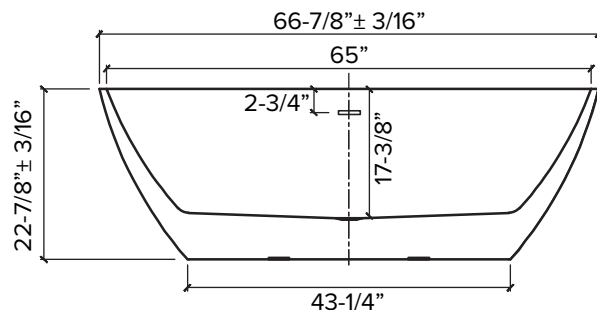

## Features

- 66-7/8" X 29-1/2" x 22-7/8" freestanding bathtub.
- Acrylic material.
- Center drain location.
- Pop-up white finish bottom drain with drain tube included.
- Built-in overflow.
- 10 Year Limited Residential Warranty / 3 Year Commercial Warranty.

## Options:

- TD10-** Bathtub drain with overflow in decorative finishes.  
See back for information.

## Specified Model

Model	AFTF6729
Dimensions	66-7/8" X 29-1/2" x 22-7/8"
Drain Outlet	Center
Water Capacity	68.8 Gallons
Item Weight	84.88 lbs.
Shipping Weight	94.80 lbs.
Material	Acrylic
Installation	Freestanding, Floor-Mounted
Required	Floor, or wall-mounted faucet