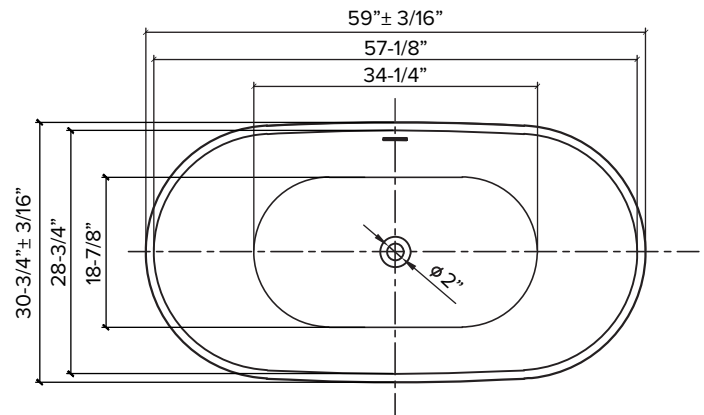

## Features

- 59" X 30-3/4" x 26-3/4" freestanding bathtub.
- Acrylic material.
- Center drain location.
- Pop-up white finish bottom drain with drain tube included.
- Built-in overflow.
- 10 Year Limited Residential Warranty / 3 Year Commercial Warranty.

## Options:

- TD10-** Bathtub drain with overflow in decorative finishes.  
See back for information.

## Specified Model

Model	AFTS5931
Dimensions	59" X 30-3/4" x 26-3/4"
Drain Outlet	Center
Water Capacity	50.2 Gallons
Item Weight	76.06 lbs.
Shipping Weight	86.20 lbs.
Material	Acrylic
Installation	Freestanding, Floor-Mounted
Required	Floor, or wall-mounted faucet