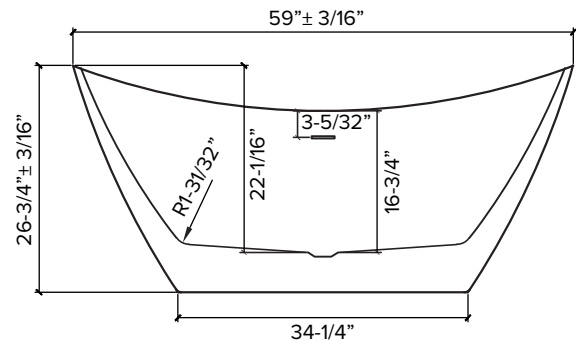

To Be Specified:

Tub Finish/Color		
☐ G31 Gloss White		
☐ M31 Matte White	G31 Gloss White	M31 Matte White