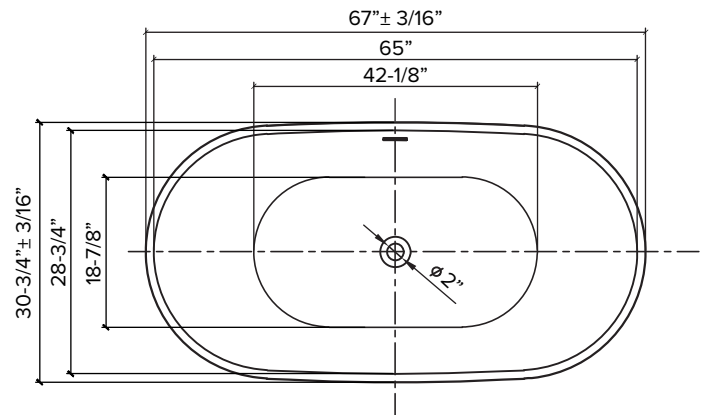

Features

- 67" X 30-3/4" x 26-3/4" freestanding bathtub.
- Acrylic material.
- Center drain location.
- Pop-up white finish bottom drain with drain tube included.
- Built-in overflow.
- 10 Year Limited Residential Warranty / 3 Year Commercial Warranty.

Options:

- TD10-** Bathtub drain with overflow in decorative finishes.
See back for information.

Specified Model

Model	AFTS6731
Dimensions	67" X 30-3/4" x 26-3/4"
Drain Outlet	Center
Water Capacity	58.2 Gallons
Item Weight	86.42 lbs.
Shipping Weight	97.89 lbs.
Material	Acrylic
Installation	Freestanding, Floor-Mounted
Required	Floor, or wall-mounted faucet