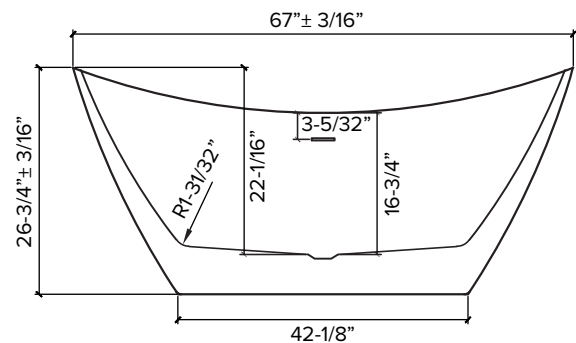

To Be Specified:

Tub Finish/Color
☐ G31 Gloss White
☐ M31 Matte White