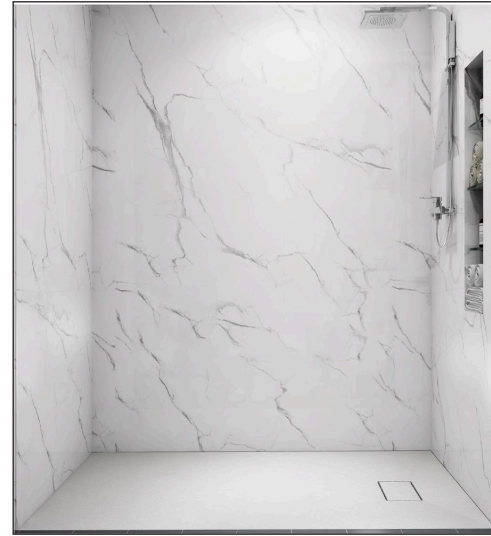

Warranty

- 10 Year Limited Residential/ 3 Year Commercial Warranty

Stock Sized Specified Models

	Model No.	Length A	Width B	Height
☐	FZS6032R/L	60"	31.5"	1.0"
☐	FZS6036R/L	60"	35.5"	1.0"
☐	FZS6040R/L	60"	39.4"	1.0"
☐	FZS6332R/L*	63"	31.5"	1.0"
☐	FZS6336R/L*	63"	35.5"	1.0"
☐	FZS6340R/L*	63"	39.4"	1.0"
☐	FZS6736R/L*	67"	35.5"	1.0"

* Meets ADA requirements.

Custom Sized Models (Specify Lgth,Depth, RH or LH) can only be used as a Single or Double Threshold

	Model No.	Max Lgth A	Min Lgth B	Max Depth A	Min Depth B
☐	CFZS6032R/L	60"	56"	31.5"	29.5"
☐	CFZS6036R/L	60"	56"	35.5"	33.5"
☐	CFZS6040R/L	60"	56"	39.4"	37.4"
☐	CFZS6332R/L	63"	59"	31.5"	29.5"
☐	CFZS6336R/L	63"	59"	35.5"	33.5"
☐	CFZS6340R/L	63"	59"	39.4"	37.4"
☐	CFZS6736R/L	67"	63"	35.5"	33.5"

To Be Specified: Color

☐	31 White
☐	32 Cameo
☐	39 Grey
☐	09 Black

Codes/Standards

The specified model meets or exceeds the following:
ASTM E662
CSA B45.5/IAPMO Z124

Notes: Install this product according to the installation instructions.