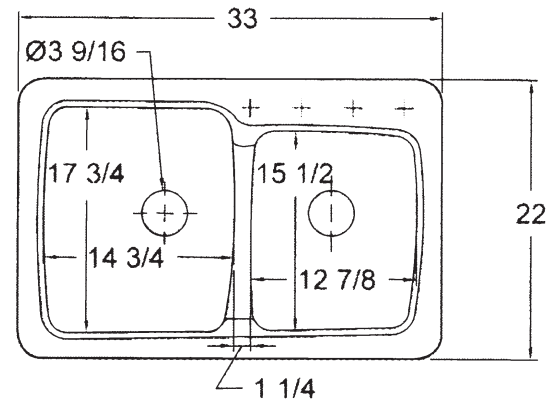

FEATURES

- 33" x 22" x 11" Gourmet hi/lo double bowls.
- Top mount self-rimming kitchen sink.
- Solid surface material is non-porous. Scratches and stains like coffee, juice, berries and burns are easily removed with abrasive cleaners, restoring and renewing original finish.
- Transolid sinks are durable, withstand impact and heat resistant up to 375°.
- 10 Year Limited Residential Warranty / 3 Year Commercial Warranty

COLORS

- 00 White
- 05 Almond
- 08 Biscuit
- 60 Matrix Sand
- 67 Matrix Khaki
- 68 Matrix Summit

Specified Model

Model	KDT33226
Overall Dimensions	L33" x W22" x D11"
Left Bowl Dimensions	L14 ³ / ₄ " x W17 ³ / ₄ " x D10"
Right Bowl Dimensions	L12 ⁷ / ₈ " x W15 ¹ / ₂ " x D8"
Faucet Holes	up to 4
Shipping Weight	30 lbs.
Material	Solid Surface
Installation	countertop mounted
Required	2 basket strainers not supplied