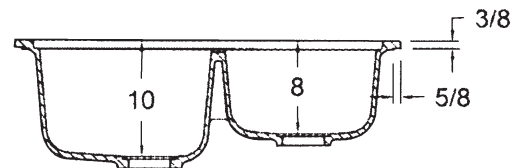

FEATURES

- 33" x 22" x 11" Gourmet hi/lo double bowls.
- Top mount self-rimming kitchen sink.
- Solid surface material is non-porous. Scratches and stains like coffee, juice, berries and burns are easily removed with abrasive cleaners, restoring and renewing original finish.
- Transolid sinks are durable, withstand impact and heat resistant up to 375°.
- 10 Year Limited Residential Warranty / 3 Year Commercial Warranty

COLORS

- 00 White
- 05 Almond
- 08 Biscuit
- 60 Matrix Sand
- 67 Matrix Khaki
- 68 Matrix Summit

Specified Model

Model	KDT33226
Overall Dimensions	L33" x W22" x D11"
Left Bowl Dimensions	L14 ³ / ₄ " x W17 ³ / ₄ " x D10"
Right Bowl Dimensions	L12 ⁷ / ₈ " x W15 ¹ / ₂ " x D8"
Faucet Holes	up to 4
Shipping Weight	30 lbs.
Material	Solid Surface
Installation	countertop mounted
Required	2 basket strainers not supplied