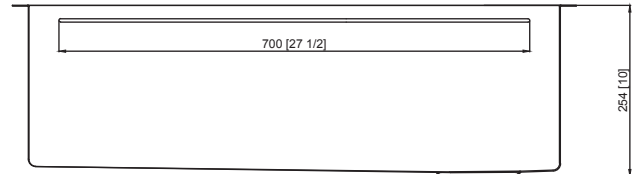

workstation sink

33" x 22" Super Single KWSST332210

Features

- 33" (838) x 22" (559) x 10" (254) drop-in kitchen sink
- Super single compartment that is the size of a double bowl sink
- Bowl handcrafted from premium 18 gauge 304 stainless steel and deck from 10 gauge 304 stainless steel. Channel grooves in sink bottom direct water to drain.
- Right rear drain location
- Premium brushed finish
- 3/8" (10mm) radius corners
- 5mm sound deadening pads
- Fits 36" (914mm) minimum base cabinet width
- Kit includes sink, stainless steel sink bottom grid, stainless steel colander, stainless steel roller mat, wood cutting board and stainless steel standard sink strainer (see below)

Components Included

Warranty

- Lifetime Limited Residential Warranty/
  1 Year Limited Commercial Warranty

Specified Model

Model	KWSST332210
Overall Dimensions	L33" x W22" x D10" L838 x W559 x D254
Bowl Dimensions	L31" x W17" x D10" L787 x W432 x D254
Drain Holes	3 5/8" (92mm)
Shipping Weight	40 lbs.
Material	18 GA./304 stainless steel – Bowl 10 GA./304 stainless steel – Deck
Installation Required	Counter top mounted template included

To Be Specified

See back for configurations available for this sink

Faucet Hole Drillings	
☐	1 Hole
☐	2 Holes ML2
☐	2 Holes MR2
☐	3 Holes
☐	4 Holes
☐	5 Holes

Codes/Standards
ASME A112.19.3/CSA B45.4

Notes:
Install this product according to the installation instructions.