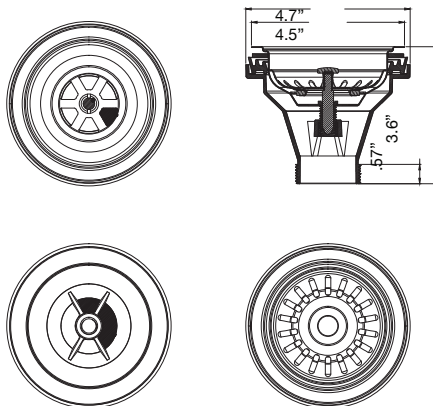

Std. Sink Strainer