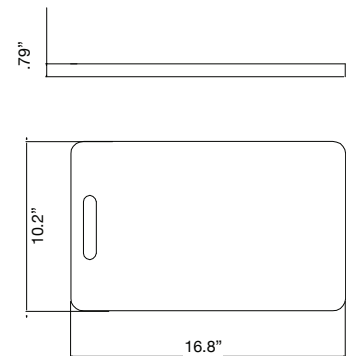

Cutting Board