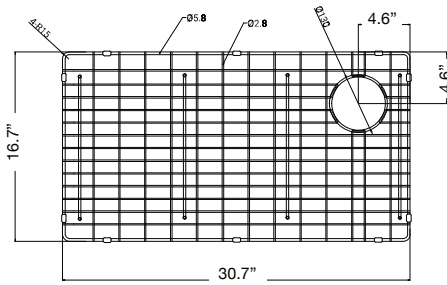

Optional Accessories

Bottom Sink Grid