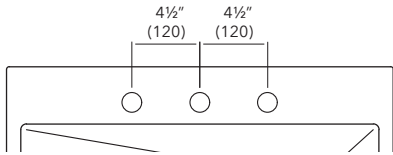

## Specified Model

Model	KWSST332210
Overall Dimensions	L33" x W22" x D10" L838 x W559 x D254
Bowl Dimensions	L31" x W17" x D10" L787 x W432 x D254
Drain Holes	3 5/8" (92mm)
Shipping Weight	40 lbs.
Material	18 GA./304 stainless steel – Bowl 10 GA./304 stainless steel – Deck
Installation Required	Counter top mounted template included

## Faucet Hole Configurations available for this sink model

One faucet hole

ML2 Two faucet holes

MR2 Two faucet holes

Three faucet holes

Four faucet holes

Five faucet holes