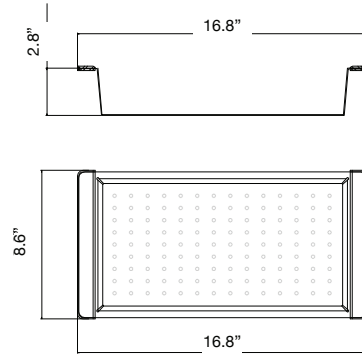

Faucet Hole Configurations available for this sink model

Optional Accessories

Bottom Sink Grid

Colander

Cutting Board

Std. Sink Strainer

Roller Mat