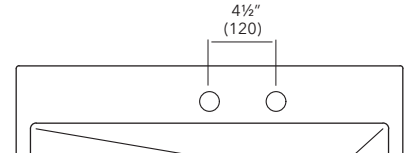

## Specified Model

Model	KWSST332210
Overall Dimensions	L33" x W22" x D10" L838 x W559 x D254
Bowl Dimensions	L31" x W17" x D10" L787 x W432 x D254
Drain Holes	3 5/8" (92mm)
Shipping Weight	40 lbs.
Material	18 GA./304 stainless steel – Bowl 10 GA./304 stainless steel – Deck
Installation Required	Counter top mounted template included

## Faucet Hole Configurations available for this sink model

One faucet hole

ML2 Two faucet holes

MR2 Two faucet holes

Three faucet holes

Four faucet holes

Five faucet holes