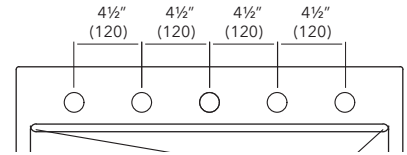

## Specified Model

Model	KWSST332210
Overall Dimensions	L33" x W22" x D10" L838 x W559 x D254
Bowl Dimensions	L31" x W17" x D10" L787 x W432 x D254
Drain Holes	3 5/8" (92mm)
Shipping Weight	40 lbs.
Material	18 GA./304 stainless steel – Bowl 10 GA./304 stainless steel – Deck
Installation Required	Counter top mounted template included

## Faucet Hole Configurations available for this sink model

One faucet hole

ML2 Two faucet holes

MR2 Two faucet holes

Three faucet holes

Four faucet holes

Five faucet holes