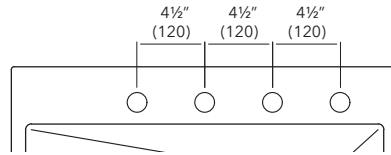

## Specified Model

Model	KWSST332210
Overall Dimensions	L33" x W22" x D10" L838 x W559 x D254
Bowl Dimensions	L31" x W17" x D10" L787 x W432 x D254
Drain Holes	3 5/8" (92mm)
Shipping Weight	40 lbs.
Material	18 GA./304 stainless steel – Bowl 10 GA./304 stainless steel – Deck
Installation Required	Counter top mounted template included

## Faucet Hole Configurations available for this sink model

One faucet hole

ML2 Two faucet holes

MR2 Two faucet holes

Three faucet holes

Four faucet holes

Five faucet holes