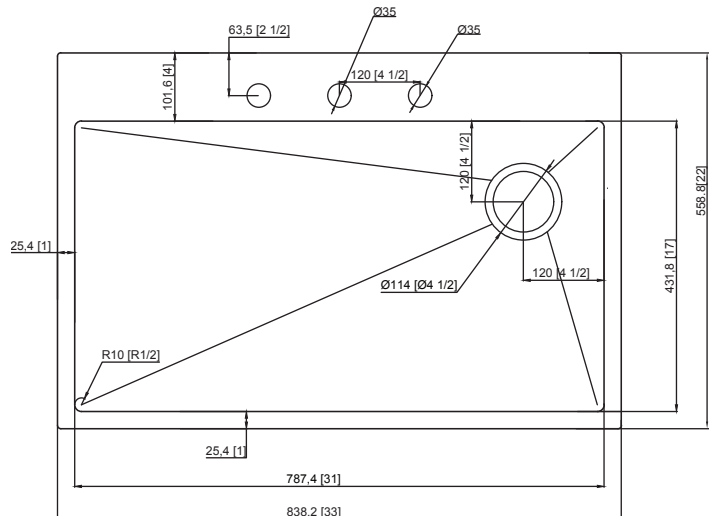

workstation sink

33" x 22" Super Single KWSST332210

Features

- 33" (838) x 22" (559) x 10" (254) drop-in kitchen sink
- Super single compartment that is the size of a double bowl sink
- Bowl handcrafted from premium 18 gauge 304 stainless steel and deck from 10 gauge 304 stainless steel. Channel grooves in sink bottom direct water to drain.
- Right rear drain location
- Premium brushed finish
- 3/8" (10mm) radius corners
- 5mm sound deadening pads
- Fits 36" (914mm) minimum base cabinet width
- Kit includes sink, stainless steel sink bottom grid, stainless steel colander, stainless steel roller mat, wood cutting board and stainless steel standard sink strainer (see below)

Components Included

Warranty

- Lifetime Limited Residential Warranty/
  1 Year Limited Commercial Warranty

Specified Model

Model	KWSST332210
Overall Dimensions	L33" x W22" x D10" L838 x W559 x D254
Bowl Dimensions	L31" x W17" x D10" L787 x W432 x D254
Drain Holes	3 5/8" (92mm)
Shipping Weight	40 lbs.
Material	18 GA./304 stainless steel – Bowl 10 GA./304 stainless steel – Deck
Installation Required	Counter top mounted template included

To Be Specified

See back for configurations available for this sink

Faucet Hole Drillings	
☐	1 Hole
☐	2 Holes ML2
☐	2 Holes MR2
☐	3 Holes
☐	4 Holes
☐	5 Holes

Codes/Standards
ASME A112.19.3/CSA B45.4

Notes:
Install this product according to the installation instructions.