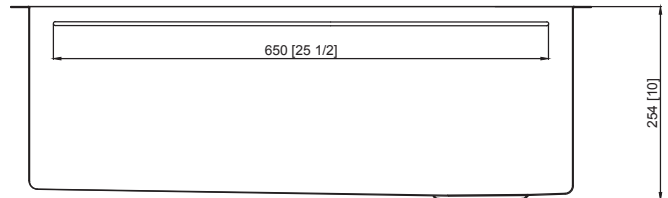

Features

- 30" (762) x 19" (483) x 10" (254) under mount kitchen sink
- Super single compartment
- Bowl handcrafted from premium 18 gauge 304 stainless steel. Channel grooves in sink bottom direct water to drain.
- Right rear drain location
- Premium brushed finish
- 3/8" (10mm) radius corners
- 5mm sound deadening pads
- Fits 33" (838mm) minimum base cabinet width
- Kit includes sink, stainless steel sink bottom grid, stainless steel colander, stainless steel roller mat, wood cutting board and stainless steel standard sink strainer (see below)

Components Included

Warranty

- Lifetime Limited Residential Warranty/
1 Year Limited Commercial Warranty

Specified Model

Model	KWSSU301910
Overall Dimensions	L30" x W19" x D10" L762 x W483 x D254
Bowl Dimensions	L28" x W17" x D10" L711 x W432 x D254
Drain Holes	3 5/8" (92mm)
Shipping Weight	40 lbs.
Material	18 GA./304 stainless steel
Installation Required	Under counter mounted template included