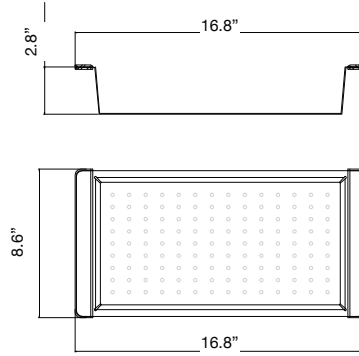

Features

- 30" (762) x 19" (483) x 10" (254) under mount kitchen sink
- Super single compartment
- Bowl handcrafted from premium 18 gauge 304 stainless steel. Channel grooves in sink bottom direct water to drain.
- Right rear drain location
- Premium brushed finish
- 3/8" (10mm) radius corners
- 5mm sound deadening pads
- Fits 33" (838mm) minimum base cabinet width
- Kit includes sink, stainless steel sink bottom grid, stainless steel colander, stainless steel roller mat, wood cutting board and stainless steel standard sink strainer (see below)

Components Included

Warranty

- Lifetime Limited Residential Warranty/
1 Year Limited Commercial Warranty

Specified Model

Model	KWSSU301910
Overall Dimensions	L30" x W19" x D10" L762 x W483 x D254
Bowl Dimensions	L28" x W17" x D10" L711 x W432 x D254
Drain Holes	3 5/8" (92mm)
Shipping Weight	40 lbs.
Material	18 GA./304 stainless steel
Installation Required	Under counter mounted template included

Codes/Standards

ASME A112.19.3/CSA B45.4

Notes

Install this product according to the installation instructions.

Optional Accessories

Bottom Sink Grid

Colander

Cutting Board