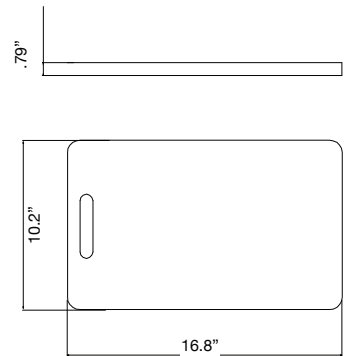

Cutting Board