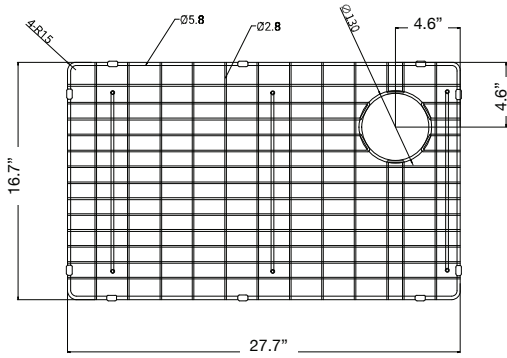

Components Included

Warranty

- Lifetime Limited Residential Warranty/
1 Year Limited Commercial Warranty

Specified Model

Model	KWSSU301910
Overall Dimensions	L30" x W19" x D10" L762 x W483 x D254
Bowl Dimensions	L28" x W17" x D10" L711 x W432 x D254
Drain Holes	3 5/8" (92mm)
Shipping Weight	40 lbs.
Material	18 GA./304 stainless steel
Installation Required	Under counter mounted template included

Codes/Standards

ASME A112.19.3/CSA B45.4

Notes

Install this product according to the installation instructions.

Optional Accessories

Bottom Sink Grid

Colander

Cutting Board