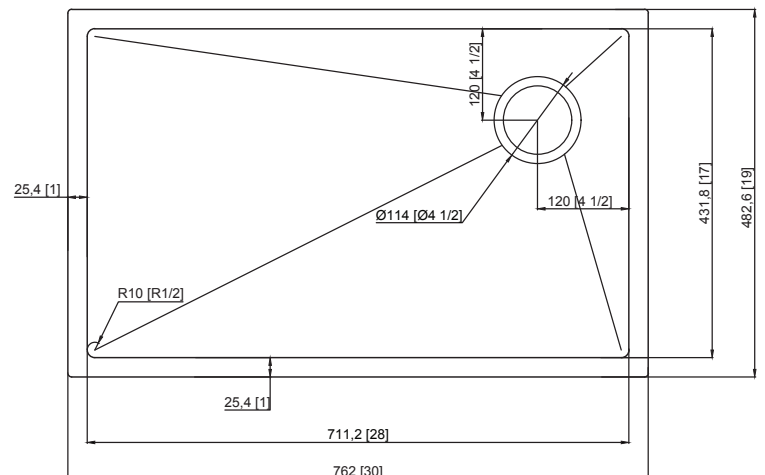

Features

- 30" (762) x 19" (483) x 10" (254) under mount kitchen sink
- Super single compartment
- Bowl handcrafted from premium 18 gauge 304 stainless steel. Channel grooves in sink bottom direct water to drain.
- Right rear drain location
- Premium brushed finish
- 3/8" (10mm) radius corners
- 5mm sound deadening pads
- Fits 33" (838mm) minimum base cabinet width
- Kit includes sink, stainless steel sink bottom grid, stainless steel colander, stainless steel roller mat, wood cutting board and stainless steel standard sink strainer (see below)

Components Included

Warranty

- Lifetime Limited Residential Warranty/
1 Year Limited Commercial Warranty

Specified Model

Model	KWSSU301910
Overall Dimensions	L30" x W19" x D10" L762 x W483 x D254
Bowl Dimensions	L28" x W17" x D10" L711 x W432 x D254
Drain Holes	3 5/8" (92mm)
Shipping Weight	40 lbs.
Material	18 GA./304 stainless steel
Installation Required	Under counter mounted template included