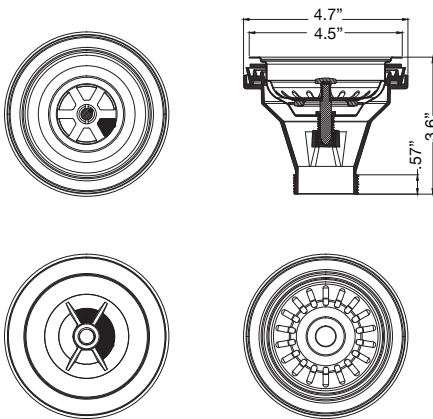

Std. Sink Strainer