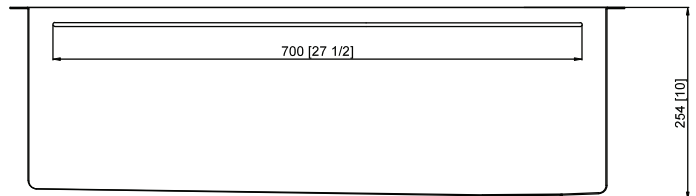

Features

- 32" (813) x 19" (483) x 10" (254) under mount kitchen sink
- Super single compartment that is the size of a double bowl sink
- Bowl handcrafted from premium 18 gauge 304 stainless steel. Channel grooves in sink bottom direct water to drain.
- Right rear drain location
- Premium brushed finish
- 3/8" (10mm) radius corners
- 5mm sound deadening pads
- Fits 36" (914mm) minimum base cabinet width
- Kit includes sink, stainless steel sink bottom grid, stainless steel colander, stainless steel roller mat, wood cutting board and stainless steel standard sink strainer (see below)

Components Included

Warranty

- Lifetime Limited Residential Warranty/
1 Year Limited Commercial Warranty

Specified Model

Model	KWSSU321910
Overall Dimensions	L32" x W19" x D10" L813 x W483 x D254
Bowl Dimensions	L30" x W17" x D10" L762 x W432 x D254
Drain Holes	3 5/8" (92mm)
Shipping Weight	40 lbs.
Material	18 GA./304 stainless steel
Installation Required	Under counter mounted template included