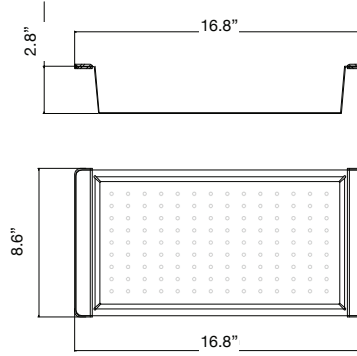

Features

- 32" (813) x 19" (483) x 10" (254) under mount kitchen sink
- Super single compartment that is the size of a double bowl sink
- Bowl handcrafted from premium 18 gauge 304 stainless steel. Channel grooves in sink bottom direct water to drain.
- Right rear drain location
- Premium brushed finish
- 3/8" (10mm) radius corners
- 5mm sound deadening pads
- Fits 36" (914mm) minimum base cabinet width
- Kit includes sink, stainless steel sink bottom grid, stainless steel colander, stainless steel roller mat, wood cutting board and stainless steel standard sink strainer (see below)

Components Included

Warranty

- Lifetime Limited Residential Warranty/
1 Year Limited Commercial Warranty

Specified Model

Model	KWSSU321910
Overall Dimensions	L32" x W19" x D10" L813 x W483 x D254
Bowl Dimensions	L30" x W17" x D10" L762 x W432 x D254
Drain Holes	3 5/8" (92mm)
Shipping Weight	40 lbs.
Material	18 GA./304 stainless steel
Installation Required	Under counter mounted template included

Codes/Standards

ASME A112.19.3/CSA B45.4

Notes

Install this product according to the installation instructions.

Optional Accessories

Bottom Sink Grid

Colander

Cutting Board