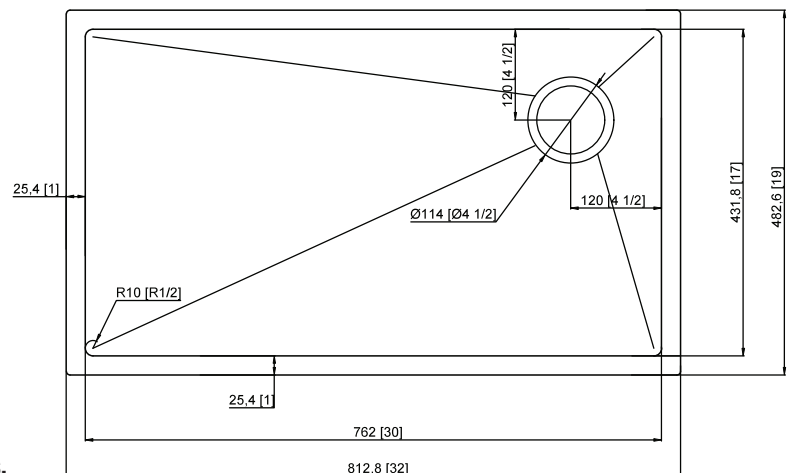

Features

- 32" (813) x 19" (483) x 10" (254) under mount kitchen sink
- Super single compartment that is the size of a double bowl sink
- Bowl handcrafted from premium 18 gauge 304 stainless steel. Channel grooves in sink bottom direct water to drain.
- Right rear drain location
- Premium brushed finish
- 3/8" (10mm) radius corners
- 5mm sound deadening pads
- Fits 36" (914mm) minimum base cabinet width
- Kit includes sink, stainless steel sink bottom grid, stainless steel colander, stainless steel roller mat, wood cutting board and stainless steel standard sink strainer (see below)

Components Included

Warranty

- Lifetime Limited Residential Warranty/
1 Year Limited Commercial Warranty

Specified Model

Model	KWSSU321910
Overall Dimensions	L32" x W19" x D10" L813 x W483 x D254
Bowl Dimensions	L30" x W17" x D10" L762 x W432 x D254
Drain Holes	3 5/8" (92mm)
Shipping Weight	40 lbs.
Material	18 GA./304 stainless steel
Installation Required	Under counter mounted template included