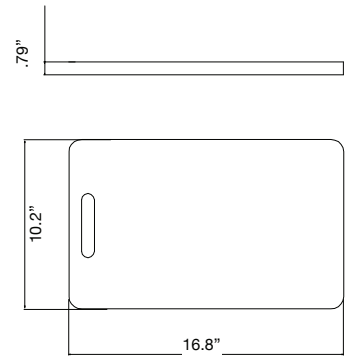

Cutting Board