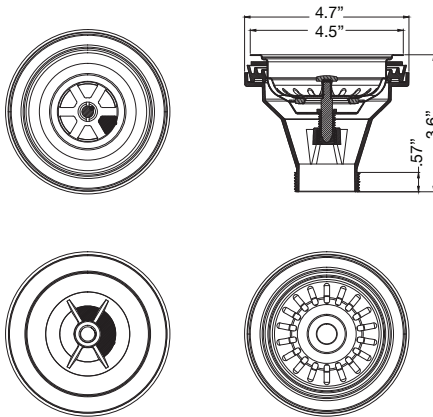

Std. Sink Strainer