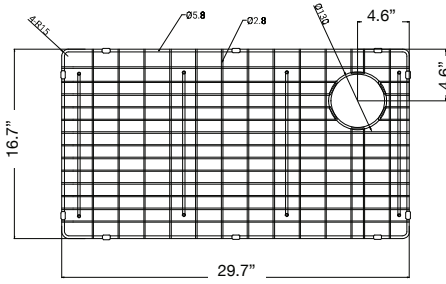

Features

- 32" (813) x 19" (483) x 10" (254) under mount kitchen sink
- Super single compartment that is the size of a double bowl sink
- Bowl handcrafted from premium 18 gauge 304 stainless steel. Channel grooves in sink bottom direct water to drain.
- Right rear drain location
- Premium brushed finish
- 3/8" (10mm) radius corners
- 5mm sound deadening pads
- Fits 36" (914mm) minimum base cabinet width
- Kit includes sink, stainless steel sink bottom grid, stainless steel colander, stainless steel roller mat, wood cutting board and stainless steel standard sink strainer (see below)

Components Included

Warranty

- Lifetime Limited Residential Warranty/
1 Year Limited Commercial Warranty

Specified Model

Model	KWSSU321910
Overall Dimensions	L32" x W19" x D10" L813 x W483 x D254
Bowl Dimensions	L30" x W17" x D10" L762 x W432 x D254
Drain Holes	3 5/8" (92mm)
Shipping Weight	40 lbs.
Material	18 GA./304 stainless steel
Installation Required	Under counter mounted template included

Codes/Standards

ASME A112.19.3/CSA B45.4

Notes

Install this product according to the installation instructions.

Optional Accessories

Bottom Sink Grid

Colander

Cutting Board