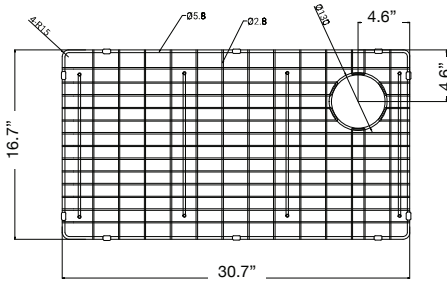

Optional Accessories

Bottom Sink Grid