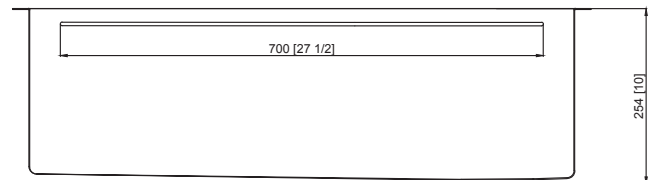

### Features

- 33" (838) x 19" (483) x 10" (254) under mount kitchen sink
- Super single compartment that is the size of a double bowl sink
- Bowl handcrafted from premium 18 gauge 304 stainless steel. Channel grooves in sink bottom direct water to drain.
- Right rear drain location
- Premium brushed finish
- 3/8" (10mm) radius corners
- 5mm sound deadening pads
- Fits 36" (914mm) minimum base cabinet width
- Kit includes sink, stainless steel sink bottom grid, stainless steel colander, stainless steel roller mat, wood cutting board and stainless steel standard sink strainer (see below)

### Components Included

### Specified Model

Model	KWSSU331910
Overall Dimensions	L33" x W19" x D10" L838 x W483 x D254
Bowl Dimensions	L31" x W17" x D10" L787 x W432 x D254
Drain Holes	3 5/8" (92mm)
Shipping Weight	40 lbs.
Material	18 GA./304 stainless steel
Installation Required	Under counter mounted template included