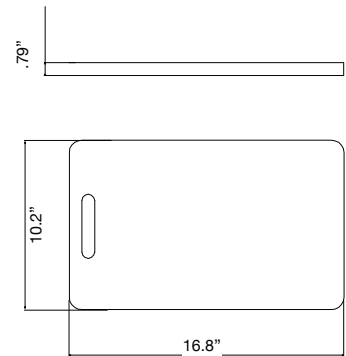

### Features

- 33" (838) x 19" (483) x 10" (254) under mount kitchen sink
- Super single compartment that is the size of a double bowl sink
- Bowl handcrafted from premium 18 gauge 304 stainless steel. Channel grooves in sink bottom direct water to drain.
- Right rear drain location
- Premium brushed finish
- 3/8" (10mm) radius corners
- 5mm sound deadening pads
- Fits 36" (914mm) minimum base cabinet width
- Kit includes sink, stainless steel sink bottom grid, stainless steel colander, stainless steel roller mat, wood cutting board and stainless steel standard sink strainer (see below)

### Specified Model

Model	KWSSU331910
Overall Dimensions	L33" x W19" x D10" L838 x W483 x D254
Bowl Dimensions	L31" x W17" x D10" L787 x W432 x D254
Drain Holes	3 5/8" (92mm)
Shipping Weight	40 lbs.
Material	18 GA./304 stainless steel
Installation Required	Under counter mounted template included

### Notes

Install this product according to the installation instructions.

**Optional Accessories**

**Bottom Sink Grid**

**Colander**

**Cutting Board**

**Std. Sink Strainer**

**Roller Mat**