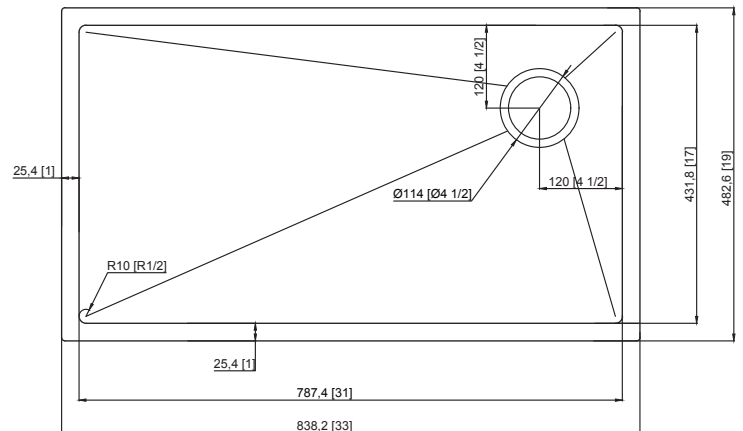

### Features

- 33" (838) x 19" (483) x 10" (254) under mount kitchen sink
- Super single compartment that is the size of a double bowl sink
- Bowl handcrafted from premium 18 gauge 304 stainless steel. Channel grooves in sink bottom direct water to drain.
- Right rear drain location
- Premium brushed finish
- 3/8" (10mm) radius corners
- 5mm sound deadening pads
- Fits 36" (914mm) minimum base cabinet width
- Kit includes sink, stainless steel sink bottom grid, stainless steel colander, stainless steel roller mat, wood cutting board and stainless steel standard sink strainer (see below)

### Components Included

### Specified Model

Model	KWSSU331910
Overall Dimensions	L33" x W19" x D10" L838 x W483 x D254
Bowl Dimensions	L31" x W17" x D10" L787 x W432 x D254
Drain Holes	3 5/8" (92mm)
Shipping Weight	40 lbs.
Material	18 GA./304 stainless steel
Installation Required	Under counter mounted template included