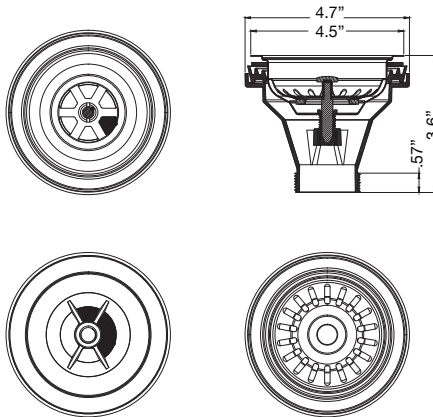

### Features

- 33" (838) x 19" (483) x 10" (254) under mount kitchen sink
- Super single compartment that is the size of a double bowl sink
- Bowl handcrafted from premium 18 gauge 304 stainless steel. Channel grooves in sink bottom direct water to drain.
- Right rear drain location
- Premium brushed finish
- 3/8" (10mm) radius corners
- 5mm sound deadening pads
- Fits 36" (914mm) minimum base cabinet width
- Kit includes sink, stainless steel sink bottom grid, stainless steel colander, stainless steel roller mat, wood cutting board and stainless steel standard sink strainer (see below)

### Specified Model

Model	KWSSU331910
Overall Dimensions	L33" x W19" x D10" L838 x W483 x D254
Bowl Dimensions	L31" x W17" x D10" L787 x W432 x D254
Drain Holes	3 5/8" (92mm)
Shipping Weight	40 lbs.
Material	18 GA./304 stainless steel
Installation Required	Under counter mounted template included

### Notes

Install this product according to the installation instructions.

**Optional Accessories**

**Bottom Sink Grid**

**Colander**

**Cutting Board**

**Std. Sink Strainer**

**Roller Mat**