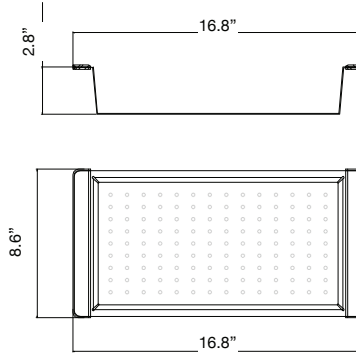

### Features

- 33" (838) x 19" (483) x 10" (254) under mount kitchen sink
- Super single compartment that is the size of a double bowl sink
- Bowl handcrafted from premium 18 gauge 304 stainless steel. Channel grooves in sink bottom direct water to drain.
- Right rear drain location
- Premium brushed finish
- 3/8" (10mm) radius corners
- 5mm sound deadening pads
- Fits 36" (914mm) minimum base cabinet width
- Kit includes sink, stainless steel sink bottom grid, stainless steel colander, stainless steel roller mat, wood cutting board and stainless steel standard sink strainer (see below)

### Specified Model

Model	KWSSU331910
Overall Dimensions	L33" x W19" x D10" L838 x W483 x D254
Bowl Dimensions	L31" x W17" x D10" L787 x W432 x D254
Drain Holes	3 5/8" (92mm)
Shipping Weight	40 lbs.
Material	18 GA./304 stainless steel
Installation Required	Under counter mounted template included

### Notes

Install this product according to the installation instructions.

**Optional Accessories**

**Bottom Sink Grid**

**Colander**

**Cutting Board**

**Std. Sink Strainer**

**Roller Mat**