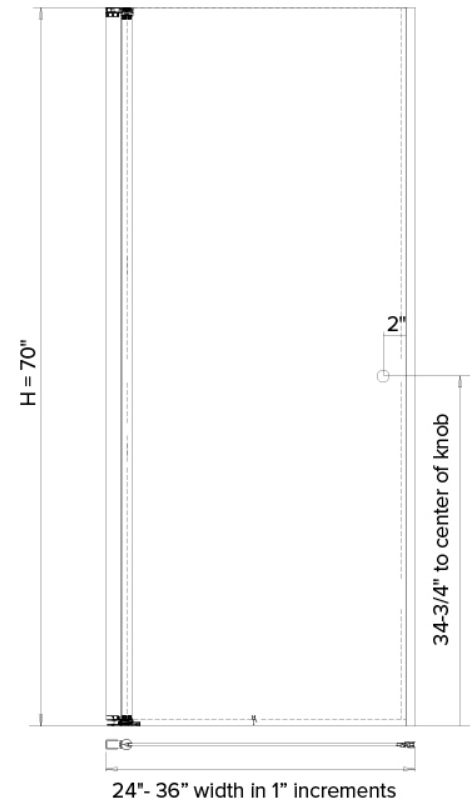

FEATURES

- A modern, frameless pivot shower door, with a slim profile swing frame.
 - Walk-in Opening from 19-3/4" - 31-3/4" wide.
 - Attractive frame made from aluminum alloy features aluminum magnetic profile and magnetic seal
 - Up to 1-inch adjustment for out-of-plumb (uneven) walls within wall profiles.
 - Clear tempered glass is ANSI Z97.1 certified. Glass thickness: 1/4" (6mm).
 - Hardware finishes: Polished Chrome, Brushed Stainless, and Matte Black.
 - Shower base threshold minimum requirement is 1-3/8" wide.
 - **IMPORTANT!** All measurements should be taken only **AFTER** walls are finished (tile, backwalls, etc.); Professional installation recommended.
 - The door comes with double side knobs.
 - Limited Lifetime Warranty for residential use and 1 year when used commercially.
- Two Lyna doors can be used for a French door or a corner shower setup.

Specify Model

	Size	Model	Min. Width	Max. Width	Height	Weight	Walk-Through Width
<input type="checkbox"/>	24" x 70"	LSD247006C-	23.5"	24.5"	70"	42 lbs.	19.75"
<input type="checkbox"/>	25" x 70"	LSD257006C-	24.5"	25.5"	70"	44 lbs.	20.75"
<input type="checkbox"/>	26" x 70"	LSD267006C-	25.5"	26.5"	70"	46 lbs.	21.75"
<input type="checkbox"/>	27" x 70"	LSD277006C-	26.5"	27.5"	70"	48 lbs.	22.75"
<input type="checkbox"/>	28" x 70"	LSD287006C-	27.5"	28.5"	70"	51 lbs.	23.75"
<input type="checkbox"/>	29" x 70"	LSD297006C-	28.5"	29.5"	70"	53 lbs.	24.75"
<input type="checkbox"/>	30" x 70"	LSD307006C-	29.5"	30.5"	70"	55 lbs.	25.75"
<input type="checkbox"/>	31" x 70"	LSD317006C-	30.5"	31.5"	70"	57 lbs.	26.75"
<input type="checkbox"/>	32" x 70"	LSD327006C-	31.5"	32.5"	70"	59 lbs.	27.75"
<input type="checkbox"/>	33" x 70"	LSD337006C-	32.5"	33.5"	70"	62 lbs.	28.75"
<input type="checkbox"/>	34" x 70"	LSD347006C-	33.5"	34.5"	70"	64 lbs.	29.75"
<input type="checkbox"/>	35" x 70"	LSD357006C-	34.5"	35.5"	70"	66 lbs.	30.75"
<input type="checkbox"/>	36" x 70"	LSD367006C-	35.5"	36.5"	70"	68 lbs.	31.75"