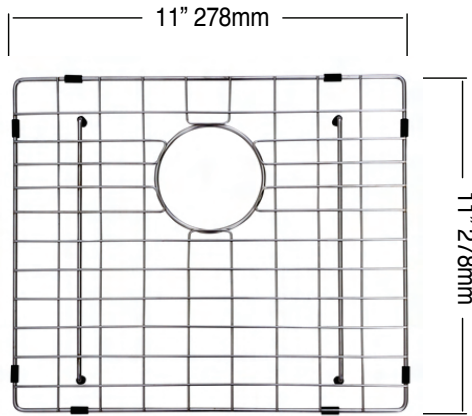

**Features:**

- 15" (381) x 15" (381) x 9" (228) undermount kitchen sink.
- Single compartment.
- Handcrafted from 14 gauge 304 stainless steel. Channel grooves in sink bottom direct water to drain. Premium brushed finish.
- Beveled ledge around the top inside edge of the sink. The ledge allows a cutting board, colander and other accessories to easily glide across the length of the sink.
- Exclusive SinkPocket™ in front is hidden from view and makes great storage for sponges, brushes and other kitchen tools used daily.
- Includes a stainless steel bottom sink grid and matching basket sink strainer.
- Tight 3/16" (5mm) radius corners.
- 7mm sound deadening pads.
- Fits 18" (457) base cabinet width.

Model	PUSB15159GM
Overall Dimensions	L15" x W15" x D9" 381 x 381 x 228
Bowl Dimensions	L11" x W11" x D9" 279 x 279 x 228
Drain hole:	3 5/8" (92mm)
Shipping Weight	23 lbs.
Material	14 gauge 304 stainless steel
Installation	under counter mounted
Required	template, included

**Components**

Product includes:

PUSB15159GM Bottom Sink Grid

**Matching Basket Sink Strainer**

Gun Metal PVD finish strainer  
drains water easily and fits  
standard 3-1/2" opening.