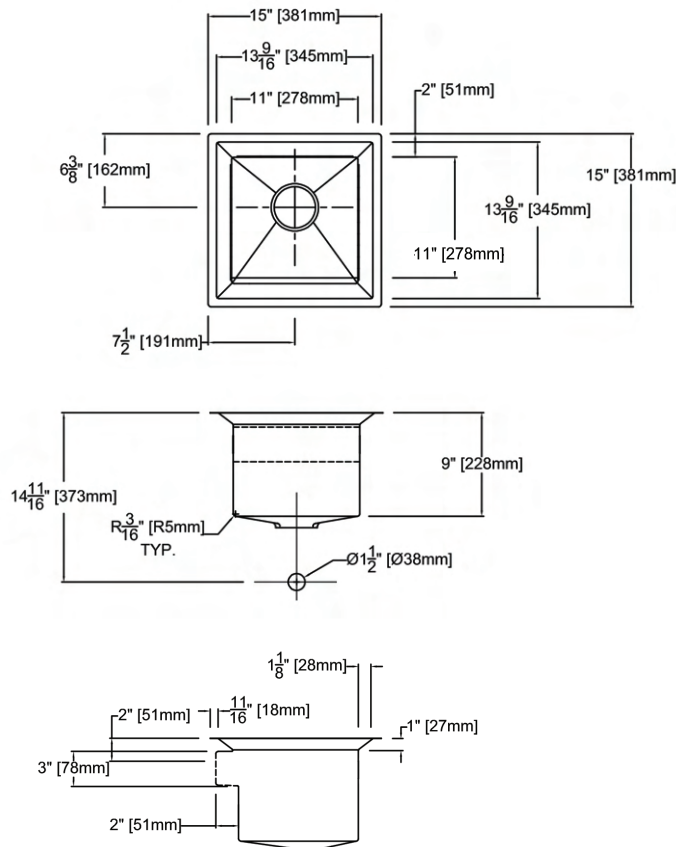

Model	PUSB15159GM
Overall Dimensions	L15" x W15" x D9" 381 x 381 x 228
Bowl Dimensions	L11" x W11" x D9" 279 x 279 x 228
Drain hole:	3 5/8" (92mm)
Shipping Weight	23 lbs.
Material	14 gauge 304 stainless steel
Installation	under counter mounted
Required	template, included

**To Be Specified**

	Color/Finish	Swatch
<input type="checkbox"/>	<b>SB</b> Satin Brass	
<input type="checkbox"/>	<b>GM</b> Gun Metal	

**Codes/Standards**

ASME A112.19.3/CSA B45.4

**Notes**

Install this product according to the installation instructions.

**Components**

Product includes:

PUSB15159GM Bottom Sink Grid

**Matching Basket Sink Strainer**

Gun Metal PVD finish strainer  
drains water easily and fits  
standard 3-1/2" opening.