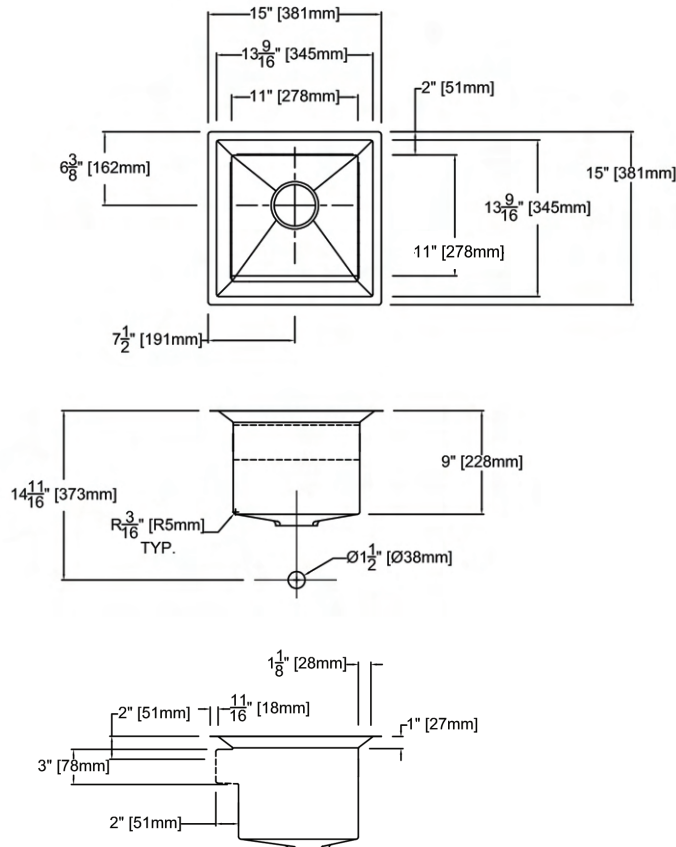

Model	PUSB15159SB
Overall Dimensions	L15" x W15" x D9" 381 x 381 x 228
Bowl Dimensions	L11" x W11" x D9" 279 x 279 x 228
Drain hole:	3 5/8" (92mm)
Shipping Weight	23 lbs.
Material	14 gauge 304 stainless steel
Installation	under counter mounted
Required	template, included

Components

Product includes:

PUSB15159SB Bottom Sink Grid

Matching Basket Sink Strainer

Satin Brass PVD finish strainer drains water easily and fits standard 3-1/2" opening.