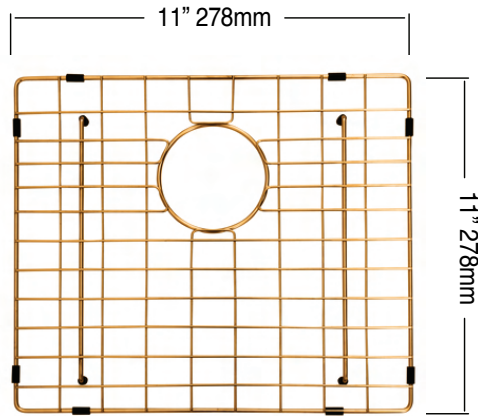

Model	PUSB15159SB
Overall Dimensions	L15" x W15" x D9" 381 x 381 x 228
Bowl Dimensions	L11" x W11" x D9" 279 x 279 x 228
Drain hole:	3 5/8" (92mm)
Shipping Weight	23 lbs.
Material	14 gauge 304 stainless steel
Installation	under counter mounted
Required	template, included

Components

Product includes:

PUSB15159SB Bottom Sink Grid

Matching Basket Sink Strainer

Satin Brass PVD finish strainer drains water easily and fits standard 3-1/2" opening.