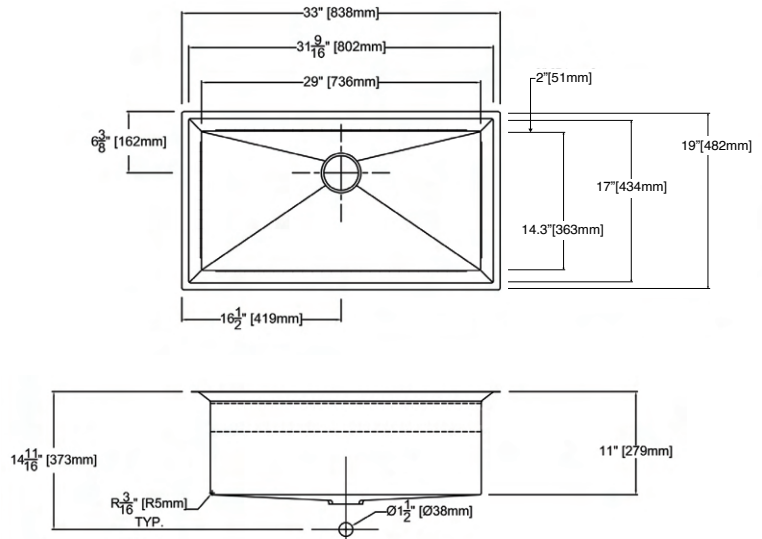

**Features:**

- 33" (838) x 18½" (470) x 11" (279) undermount kitchen sink.
- Super single compartment that is the size of a double bowl sink.
- Handcrafted from 14 gauge 304 stainless steel. Channel grooves in sink bottom direct water to drain. Premium brushed finish.
- Beveled ledge around the top inside edge of the sink. The ledge allows a cutting board, colander and other accessories to easily glide across the length of the sink.
- Exclusive SinkPocket™ in front is hidden from view and makes great storage for sponges, brushes and other kitchen tools used daily.
- Includes a stainless steel bottom sink grid and matching basket sink strainer.
- Tight 3/16" (5mm) radius corners.
- 7mm sound deadening pads.
- Fits 30" (762) base cabinet width.

**Components**

Product includes:

- PUSS331911SB Bottom Sink Grid
- Matching Basket Strainer
- Cutout Template
- Installation Hardware
- Installation Instructions

**Warranty**

- Lifetime Limited Warranty

**Specified Model**

Model	PUSS331911SB
Overall Dimensions	L33" x W19" x D11" 838 x 470 x 279
Bowl Dimensions	L29" x W14.3" x D11" 736 x 363 x 279
Drain hole:	3⅝" (92mm)
Shipping Weight	45 lbs.
Material	14 gauge 304 stainless steel
Installation	under counter mounted
Required	template, included