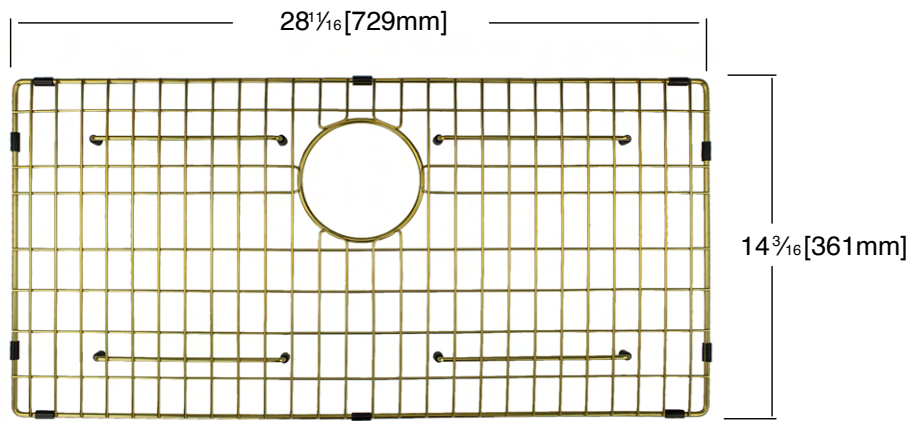

**Features:**

- 33" (838) x 18½" (470) x 11" (279) undermount kitchen sink.
- Super single compartment that is the size of a double bowl sink.
- Handcrafted from 14 gauge 304 stainless steel. Channel grooves in sink bottom direct water to drain. Premium brushed finish.
- Beveled ledge around the top inside edge of the sink. The ledge allows a cutting board, colander and other accessories to easily glide across the length of the sink.
- Exclusive SinkPocket™ in front is hidden from view and makes great storage for sponges, brushes and other kitchen tools used daily.
- Includes a stainless steel bottom sink grid and matching basket sink strainer.
- Tight 3/16" (5mm) radius corners.
- 7mm sound deadening pads.
- Fits 30" (762) base cabinet width.

Model	PUSS331911SB
Overall Dimensions	L33" x W19" x D11" 838 x 470 x 279
Bowl Dimensions	L29" x W14.3" x D11" 736 x 363 x 279
Drain hole:	3⅝" (92mm)
Shipping Weight	45 lbs.
Material	14 gauge 304 stainless steel
Installation	under counter mounted
Required	template, included

**Components**

Product includes:

PUSB15159SB Bottom Sink Grid

**Matching Basket Sink Strainer**

Satin Brass PVD finish strainer drains water easily and fits standard 3-1/2" opening.