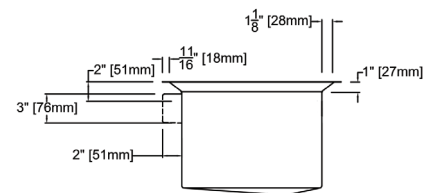

Notes

Install this product according to the installation instructions.