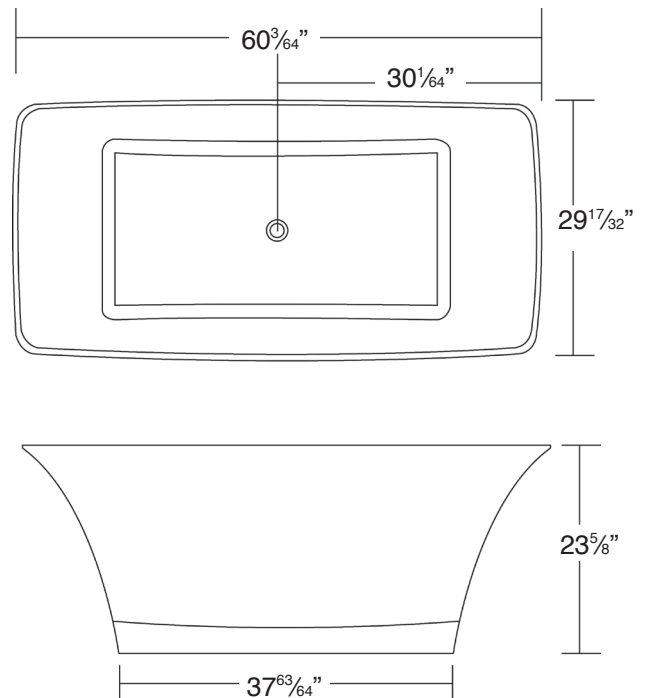

### FEATURES

- 60<sup>3</sup>/<sub>64</sub>" x 29<sup>17</sup>/<sub>32</sub>" x 23<sup>5</sup>/<sub>8</sub>" freestanding bathtub.
- Transolid® resin stone is a composite of modified acrylic and natural stone.
- Center drain location. Spring-loaded chrome finish bottom drain included.
- Built-in overflow.
- 10 Year Limited Residential Warranty  
3 Year Commercial Warranty

### Specified Model

Model	SLY6030
Dimensions	L60 <sup>3</sup> / <sub>64</sub> " x W29 <sup>17</sup> / <sub>32</sub> " x H23 <sup>5</sup> / <sub>8</sub> "
Drain Outlet	Center
Water Capacity	79 gallons
Cubic Feet	36.37
Item Weight	170 lbs.
Shipping Weight	280 lbs.
Material	Resin Stone
Installation	freestanding, floor mounted
Required	floor or wall mount faucet not supplied