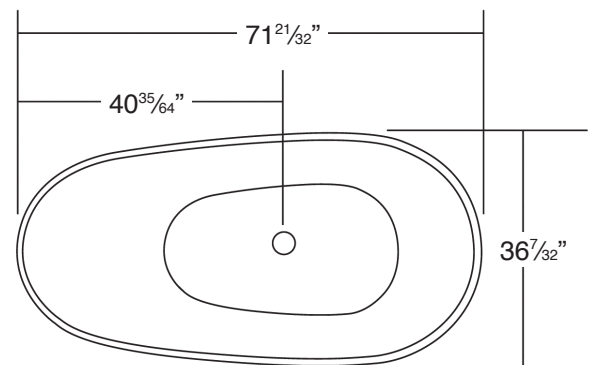

### OPTION

- TD10 Bathtub drain with overflow in decorative finishes: BN, PN, ORB, VB, MB, WH finishes. See back for information.

BATHTUBS

### Specified Model

Model	<b>SSH7236</b>
Dimensions	L71 <sup>21</sup> / <sub>32</sub> " x W36 <sup>7</sup> / <sub>32</sub> " x H20 <sup>15</sup> / <sub>32</sub> "
Drain Outlet	Center
Water Capacity	70 gallons
Cubic Feet	43.50
Item Weight	368 lbs.
Shipping Weight	478 lbs.
Material	Resin Stone
Installation	freestanding, floor mounted
Required	floor or wall mount faucet not supplied