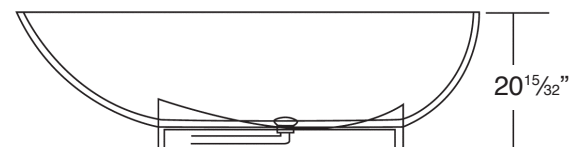

### Specified Model

Model	<b>SSH7236</b>
Dimensions	L71 <sup>21</sup> / <sub>32</sub> " x W36 <sup>7</sup> / <sub>32</sub> " x H20 <sup>15</sup> / <sub>32</sub> "
Drain Outlet	Center
Water Capacity	70 gallons
Cubic Feet	43.50
Item Weight	368 lbs.
Shipping Weight	478 lbs.
Material	Resin Stone
Installation	freestanding, floor mounted
Required	floor or wall mount faucet not supplied