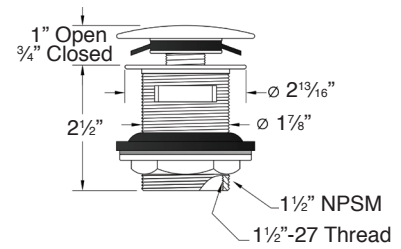

67" x 31½" ZEN SIZE6731

STUDIO

by TRANSOLID

Drop-in or Undermount Bathtub

BATHTUBS

OPTIONAL

TD10 Bathtub Drain in decorative finishes

SPECIFICATIONS

EZ-Click Bathtub Drain with overflow. Drain tube not included.
Finishes: BN Brushed Nickel, PN Polished Nickel,
ORB Oil Rubbed Bronze, VB Venetian Bronze, MB Matte Black,
WH White