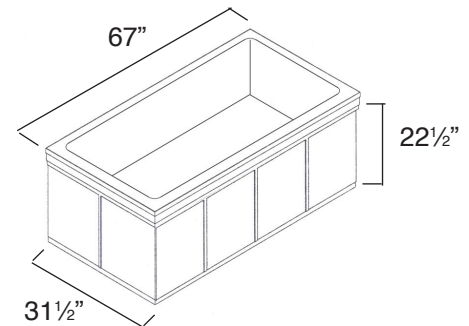

CZE Cabinet Console for Zen Bathtub

SPECIFICATIONS

Side Panel: L67" x H22½"
 End Panel: L31½" x H22½"
 Tub Cabinet Console.
 Available in Zen furniture finishes.

To Be Specified:

	FINISH
<input type="checkbox"/>	07 Natural Cail Oak
<input type="checkbox"/>	87 Tropical Wave
<input type="checkbox"/>	21 Electric Grey
<input type="checkbox"/>	22 Dark Kraftwood
<input type="checkbox"/>	94 Black Oak Recon