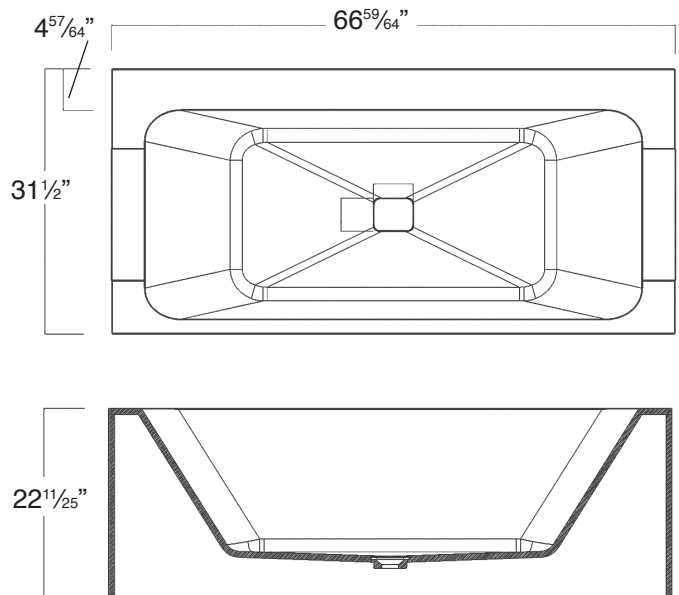

by TRANSOLID

67" x 31½" ZEN Drop-in or Undermount Bathtub **SZE6731**

BATHTUBS

FEATURES

- 66⁵⁹/₆₄" x 31¹/₂" x 22¹¹/₂₅" drop-in or undermount bathtub.
- Transolid® resin stone is a composite of modified acrylic and natural stone.
- Center drain location. Spring-loaded bottom drain included. Drain cover resin stone to match tub.
- Built-in overflow.
- 10 Year Limited Residential Warranty
3 Year Commercial Warranty

Shown left with optional CZE Zen Cabinet Console not included

Specified Model

Model	SZE6731
Dimensions	L66 ⁵⁹ / ₆₄ " x W31 ¹ / ₂ " x H22 ¹¹ / ₂₅ "
Drain Outlet	Center
Water Capacity	67 gallons
Cubic Feet	37.92
Item Weight	194 lbs.
Shipping Weight	304 lbs.
Material	Resin Stone
Installation	freestanding, floor mounted
Required	floor or wall mount faucet not supplied