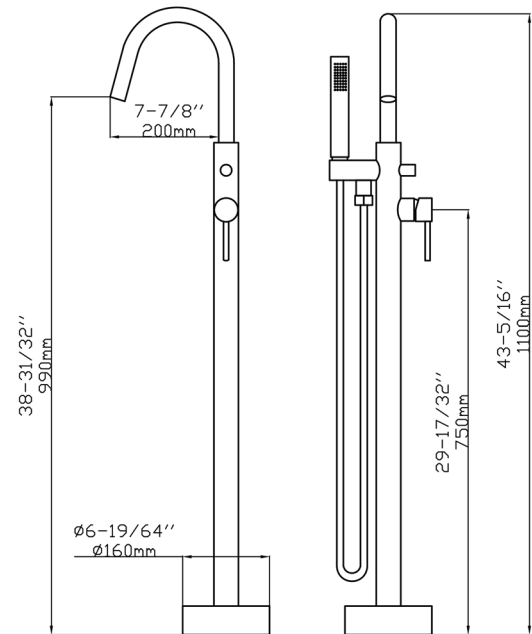

Features

- Solid brass body
- Ceramic disc cartridge
- Single lever handle
- Swivel tub spout
- Floor mount
- Brass handshower with 59" stainless steel spiral hose
- Handshower spray setting: full body spray
- Includes floor mount tub filler rough-in valve with solid brass body
- Handshower is limited to 2.5 gpm (9.5L/min) @ 80 psi
- Bathtub spout minimum 2.4 gpm (9.0L/min) @ 20 psi

Warranty

- Lifetime Limited Warranty for residential use
- 5 Year Limited Warranty for commercial use

Specified Model

Model	T4200
Tub Filler Height	43 ⁵ / ₁₆ " (1100 mm)
Spout Reach	7 ⁷ / ₈ " (200 mm)
Floor to Spout	38 ³¹ / ₃₂ " (990 mm)
Flow Rate	2.5 gpm max (9.5L/min) @ 80 psi
Shipping Weight	26 lbs.
Material	brass construction
Valve Type	single function
Installation	floor mount

To Be Specified:

	Finish
<input type="checkbox"/>	PC Polished Chrome
<input type="checkbox"/>	BN Brushed Nickel

Codes/Standards

Certified to CUPC
ADA compliant for lever handle

Notes

Install this product according to the installation instructions.