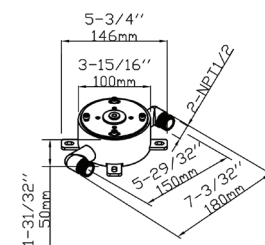

Codes/Standards

Certified to CUPC
ADA compliant for lever handle

Notes

Install this product according to the installation instructions.