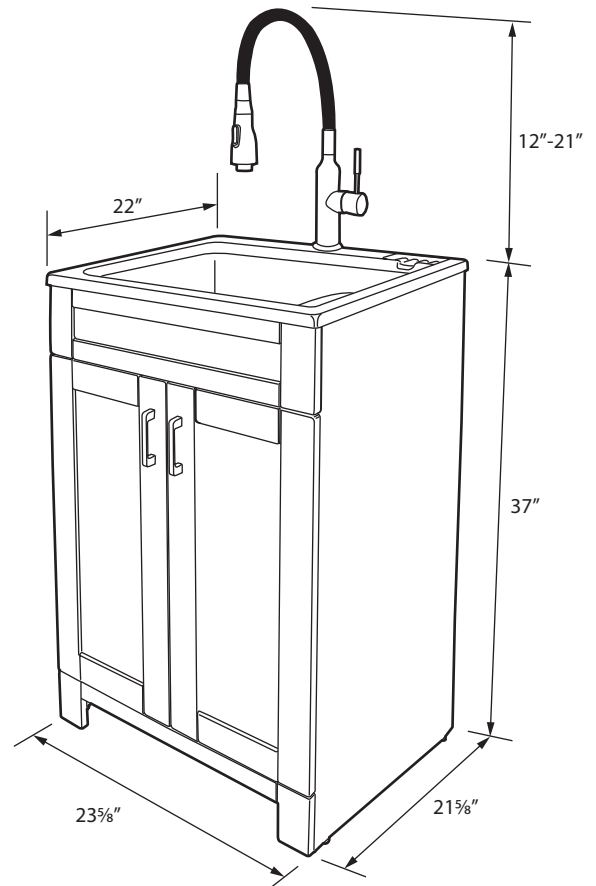

LAUNDRY SINK CABINET with Extra Deep Sink & High Arc Faucet TCAS-2522-WC

- Complete laundry cabinet with extra deep acrylic sink top and high arc articulating faucet.
- Pre-assembled cabinet provides time saving set-up right out of the carton. Particle board cabinet in white high gloss pvc laminate finish. Modern style mdf doors feature slow closing hinges for quiet, gentle operation. Door hardware included.
- Stainless steel high arc adjustable single lever faucet. Ceramic disc. 1.8 gpm. Flexible silicone arm with aerator, spray head and garden hose adapter.
- Gloss white 13" deep acrylic sink top with integral washboard, soap dish and shelf.
- Includes stainless steel basket strainer and flexible 3/8" braided supplies.
- Easy to assemble and install.
- 1 Year Ltd. Warranty.

Specified Model

Model No.				
COMPLETE LAUNDRY CABINET KIT				
<input type="checkbox"/>	TCAS-2522-WC	Laundry Cabinet, Sink Top and Faucet		
		Width	Depth	Height
	Laundry Cabinet	23 ⁵ / ₈ "	21 ⁵ / ₈ "	37"
	Acrylic Sink Top	24 ¹ / ₄ "	22"	13"
	Faucet	—	8"-12"	12"-21"