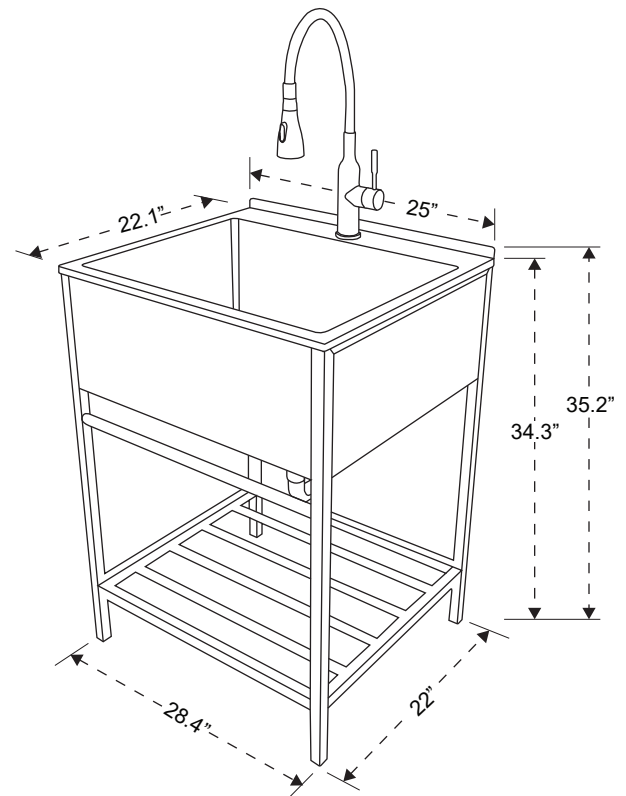

FARMHOUSE LAUNDRY SINK with Storage Rack & High Arc Faucet TFH-2522

FEATURES:

- Complete laundry wash stand with stainless steel apron on front and sides, drop-in sink, high arc articulating faucet, metal rack, basket strainer and P-trap.
- Easy-to-assemble industrial style metal cabinet with adjustable feet.
- Suitable for indoor or outdoor use.
- Pre-drilled holes on wash stand for wall mount installation.
- 1.8 gpm stainless steel high arc single lever faucet with ceramic disc, flexible black silicone hose, dual spray head and garden hose adapter.
- 18 gauge stainless steel drop-in sink with 10" high apron on front and sides of wash stand, 20 gallon capacity.
- Includes storage rack on bottom and 0.87" diameter strong towel bar.
- Easy to clean.
- Limited lifetime warranty.

Specified Model

	Model No.	Cabinet Color	Width	Depth	Height
COMPLETE LAUNDRY CABINET KIT					
<input type="checkbox"/>	TFH-2522-SS	Stainless Steel	25"	22.1"	35.2"
<input type="checkbox"/>	TFH-2522-MB	Black	25"	22.1"	35.2"