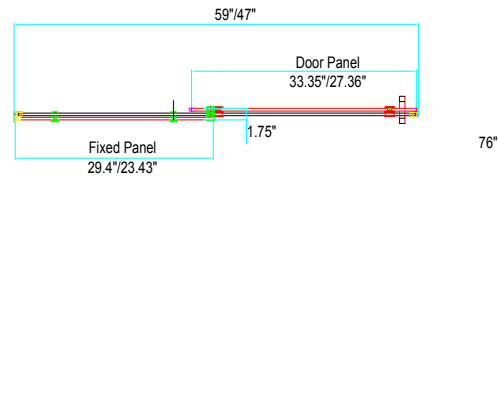

FEATURES

- An attractive, smooth barn door features a special Nano Protected surface treatment that keeps glass looking clean.
- Sliding shower door with fixed panel. Stainless Steel rollers for smooth operation and effortless movement.
- Can be trimmed up to 3" width adjustment
- Walk-in opening: 25.67" for 60" wide door, 19.64" for 48" wide door.
- Wall profile on fixed panel allows 3/8" out-of-plumb adjustment.
- Clearance height is 71.125".
- Tempered glass is ANSI Z97.1 certified.
- Glass thickness: 5/16" (8mm) available in Clear.
- Hardware finishes: Polished Chrome, Brushed Stainless and Matte Black.
- Easy to install.
- Shower base threshold minimum requirement is 2.625" wide.
- Limited Lifetime Warranty for both residential and commercial.
- **IMPORTANT!** All measurements should be taken only **AFTER** walls are finished (tile, back walls, etc.); Professional installation recommended.

Specify Model

	SIZE	Model	Glass	Width	Height
<input type="checkbox"/>	60" x 76"	MBD607608C-	Clear (8mm)	59"	76"
<input type="checkbox"/>	48" x 76"	MBD487608C-	Clear (8mm)	47"	76"

To Be Specified: Color

<input type="checkbox"/>	PC Chrome
<input type="checkbox"/>	BS Brushed Stainless
<input type="checkbox"/>	BM Matte Black