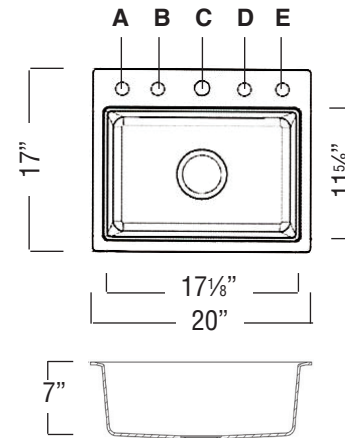

Specified Model

Model	GTSB2017
Overall Dimensions	L20" x W17" x D7"
Bowl Dimensions	L17 ¹ / ₈ " x W11 ⁵ / ₈ " x D7"
Faucet Holes	comes with 1 pre-drilled center hole (C) can specify up to 4 additional holes.
Shipping Weight	30 lbs.
Material	silQ®granite
Installation	top mounted or under mounted
Required	1 basket strainer not supplied

IMPORTANT: Circle Letter(s) above to indicate location(s) for faucet hole drillings (there is a 4" spread between hole locations).

To Be Specified:

	COLOR
<input type="checkbox"/>	12 Espresso
<input type="checkbox"/>	17 Grey