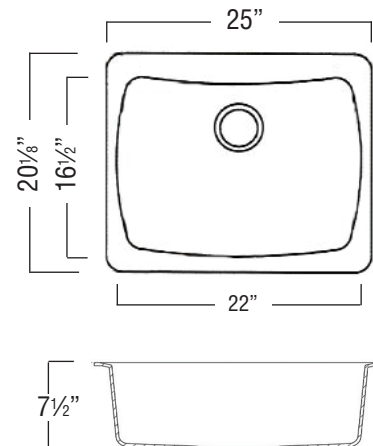

Specified Model

Model	GUSC2217
Overall Dimensions	L25" x W20 ¹ / ₈ " x D7 ¹ / ₂ "
Bowl Dimensions	L22" x W16 ¹ / ₂ " x D7 ¹ / ₂ "
Faucet Holes	0
Shipping Weight	41 lbs.
Material	silQ®granite
Installation	under counter mounted
Required	1 sink strainer not supplied