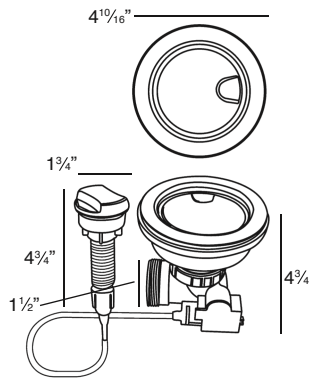

**Optional Accessories**

TSGM3218E2 Bottom Sink Grid Set

**2210R Covered Flip Top Sink Strainer.**

Water drains easily when cover is in place. Cover flips up with easy touch. Cover makes a flat surface at the sink bottom that prevents food waste from getting into the strainer basket for easy sink clean up. Polypropylene housing. Fits standard 3 1/2" opening.

**2310 Remote Covered Flip Top Sink Strainer.**

Turn the remote knob to open and close drain. Water drains easily when cover is in place. Cover flips up with easy touch. Cover makes a flat surface at the sink bottom that prevents food waste from getting into the strainer basket for easy sink clean up. Polypropylene housing. Fits standard 3 1/2" opening. 1 3/8" hole required in countertop for remote installation. Remote cable 25 1/2" L.

**4010 Covered Flip Top Disposer Strainer.**

Water drains easily when cover is in place. Cover flips up with easy touch. Polypropylene housing. Top mount installation for 3 1/2" opening.