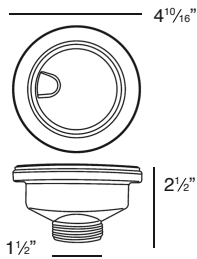

**Optional Accessories**

TSGM3218E2 Bottom Sink Grid Set

**2210R Covered Flip Top Sink Strainer.**

Water drains easily when cover is in place. Cover flips up with easy touch. Cover makes a flat surface at the sink bottom that prevents food waste from getting into the strainer basket for easy sink clean up. Polypropylene housing. Fits standard 3 1/2" opening.

**2310 Remote Covered Flip Top Sink Strainer.**

Turn the remote knob to open and close drain. Water drains easily when cover is in place. Cover flips up with easy touch. Cover makes a flat surface at the sink bottom that prevents food waste from getting into the strainer basket for easy sink clean up. Polypropylene housing. Fits standard 3 1/2" opening. 1 3/8" hole required in countertop for remote installation. Remote cable 25 1/2" L.

**4010 Covered Flip Top Disposer Strainer.**

Water drains easily when cover is in place. Cover flips up with easy touch. Polypropylene housing. Top mount installation for 3 1/2" opening.