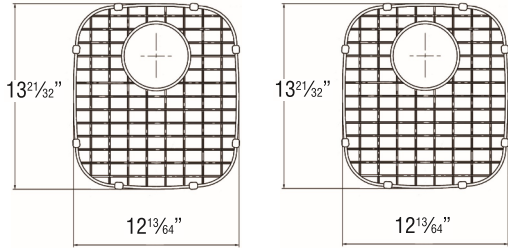

**Optional Accessories**

TSGM3218E2 Bottom Sink Grid Set

**2210R Covered Flip Top Sink Strainer.**

Water drains easily when cover is in place. Cover flips up with easy touch. Cover makes a flat surface at the sink bottom that prevents food waste from getting into the strainer basket for easy sink clean up. Polypropylene housing. Fits standard 3 1/2" opening.

**2310 Remote Covered Flip Top Sink Strainer.**

Turn the remote knob to open and close drain. Water drains easily when cover is in place. Cover flips up with easy touch. Cover makes a flat surface at the sink bottom that prevents food waste from getting into the strainer basket for easy sink clean up. Polypropylene housing. Fits standard 3 1/2" opening. 1 3/8" hole required in countertop for remote installation. Remote cable 25 1/2" L.

**4010 Covered Flip Top Disposer Strainer.**

Water drains easily when cover is in place. Cover flips up with easy touch. Polypropylene housing. Top mount installation for 3 1/2" opening.