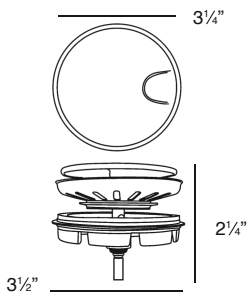

**Optional Accessories**

TSGM3218E2 Bottom Sink Grid Set

**2210R Covered Flip Top Sink Strainer.**

Water drains easily when cover is in place. Cover flips up with easy touch. Cover makes a flat surface at the sink bottom that prevents food waste from getting into the strainer basket for easy sink clean up. Polypropylene housing. Fits standard 3 1/2" opening.

**2310 Remote Covered Flip Top Sink Strainer.**

Turn the remote knob to open and close drain. Water drains easily when cover is in place. Cover flips up with easy touch. Cover makes a flat surface at the sink bottom that prevents food waste from getting into the strainer basket for easy sink clean up. Polypropylene housing. Fits standard 3 1/2" opening. 1 3/8" hole required in countertop for remote installation. Remote cable 25 1/2" L.

**4010 Covered Flip Top Disposer Strainer.**

Water drains easily when cover is in place. Cover flips up with easy touch. Polypropylene housing. Top mount installation for 3 1/2" opening.