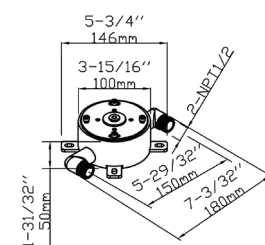

Codes/Standards

Certified to CUPC
ADA compliant for lever handle

Notes

Install this product according to the installation instructions.