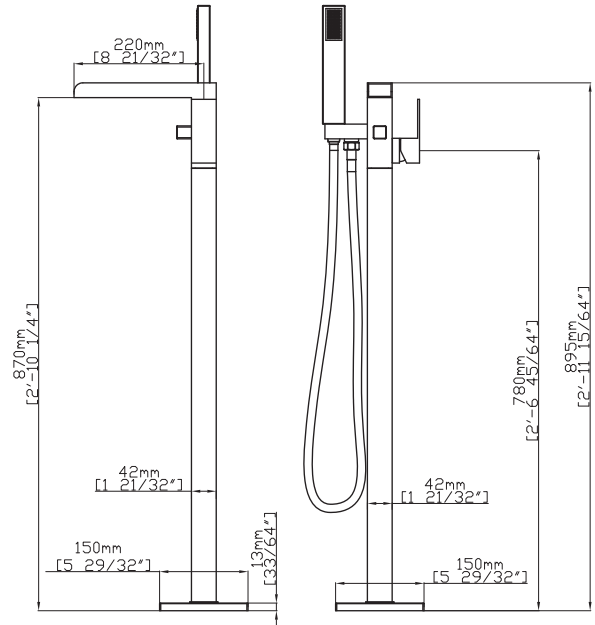

Codes/Standards

Certified to CUPC
ADA compliant for lever handle

Notes

Install this product according to the installation instructions.