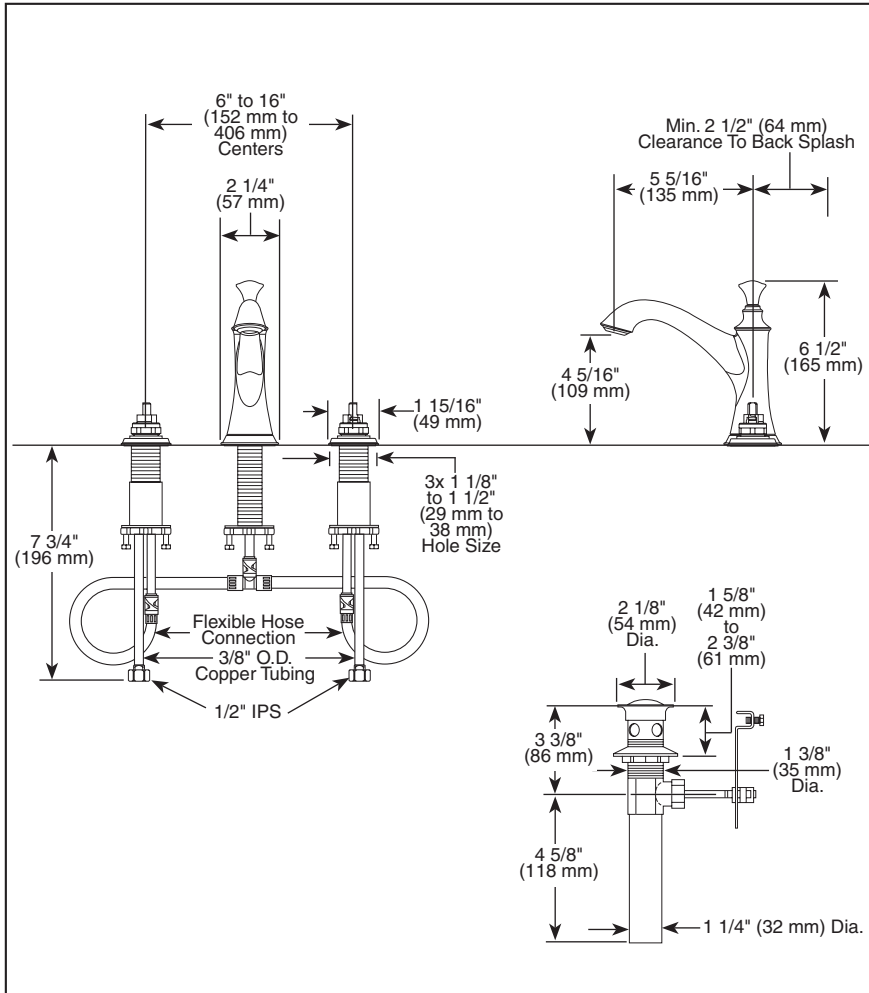

COMPLIES WITH:

- ASME A112.18.1 / CSA B1 25.1
- ASME A112.18.2 / CSA B1 25.2
- Indicates compliance to ICC/ANSI A117.1
- EPA WaterSense
- Verified compliant with .25% weighted average Pb content regulations.