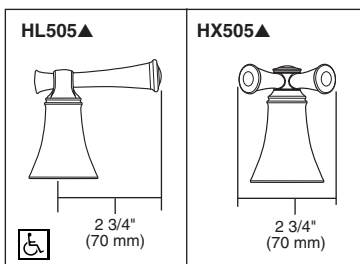

▲ Designate Proper Finish Suffix