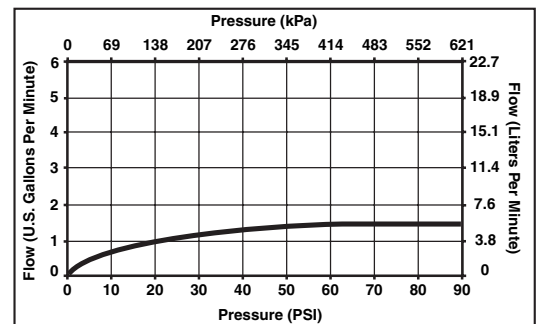

Delta Faucet Company

55 E. 111th Street, Indianapolis, Indiana 46280
395 Matheson Blvd. E., Mississauga, ON L4Z 2H2
© 2010 Masco Corporation of Indiana

Delta reserves the right (1) to make changes in specifications and materials, and (2) to change or discontinue models, both without notice or obligation. Dimensions are for reference only. See current full-line price book or www.brizo.com for finish options and product availability.

BSP-L-65305LF-LHP Rev. A