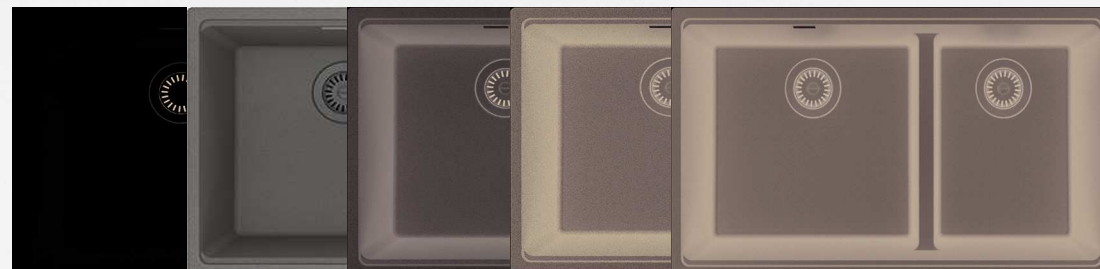

Inspired Industrial

Polar White

Stone Grey

Slate Grey

Onyx

Matte Black