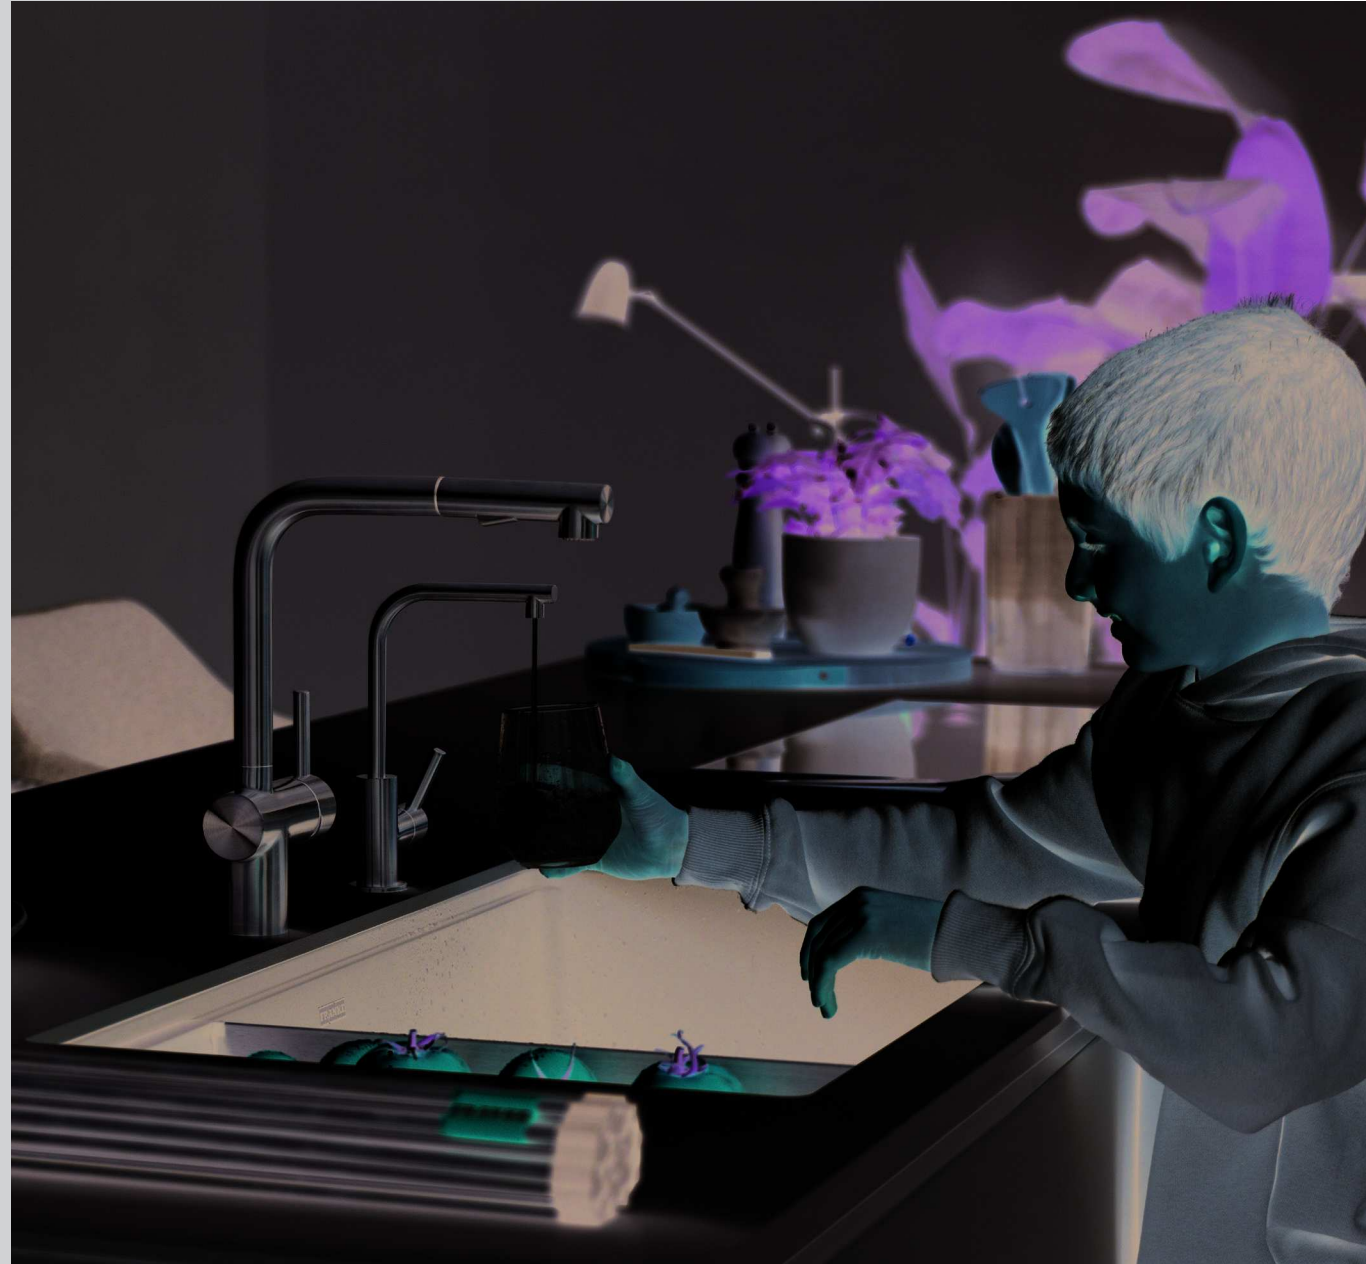

UNIQUE BENEFITS

A FRESH START IN EVERY DETAIL

What would a sink be if it wasn't easy to clean? Our Fraganite sinks are simple to wash and particularly hygienic thanks to their smooth finely textured surface, which naturally hinders the growth of bacteria and microbes.