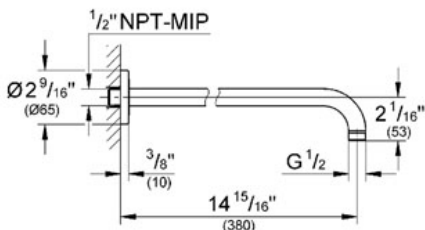

Product Description:

16" Shower Arm

Standard Specification:

- GROHE StarLight® finish
- 1/2" NPT Male Threads
- Can be used with all Rainshower shower heads except Rainshower Jumbo

Applicable Codes & Standards:

- Energy Policy Act of 1992
- ASME A112.18.1/CSA B125.1

Color:

- 28540 000 chrome
- 28540 BE0 Sterling inf
- 28540 EN0 Brushed Nickel
- 28540 KS0 velvet black
- 28540 LS0 moon white
- 28540 ZB0 Oil Rubbed Bronze