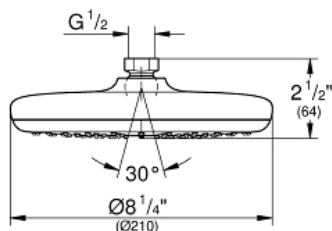

TEMPESTA 210
Shower Head 1 Spray
MODEL # 26410000

Pure Freude
an Wasser

GROHE

Product Description:
TEMPESTA 210
Shower Head 1 Spray

Standard Specification:

- Rain spray pattern (1 spray-rain)
- Diameter 8 1/4"
- Rotating ball joint $\pm 15^\circ$
- 1/2" Connection thread
- 2.5 gpm (9.5 l/min) flow limiter
- **GROHE DreamSpray** perfect spray pattern
- **GROHE StarLight** chrome finish
- **SpeedClean** anti-lime system
- Inner WaterGuide for a longer life
- Suitable for instantaneous heater
- Min. recommended pressure: 15 psi (1.0 bar)