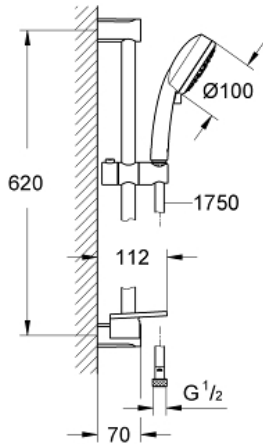

NEW TEMPESTA  
COSMOPOLITAN 100  
Shower Rail Set 4 Sprays  
MODEL # 27577002

Pure Freude  
an Wasser

GROHE

**Product Description:**  
NEW TEMPESTA COSMOPOLITAN 100  
Shower Rail Set 4 Sprays

**Standard Specification:**

- Consisting of:
- Hand shower (27 575 000)
- 24" shower bar (27 521)
- RelaxaFlex 69" plastic shower hose (28 154)
- **GROHE EasyReach** tray (27 596)
- 2.5 gpm (9.5 l/min) flow limiter
- **GROHE DreamSpray** perfect spray pattern
- **GROHE StarLight** chrome finish
- **SpeedClean** anti-lime system
- Inner WaterGuide for a longer life
- Min. recommended pressure: 15 psi (1.0 bar)

**Applicable Codes & Standards:**

- Energy Policy Act of 1992
- ASME A112.18.1/CSA B125.1

**Color:**

- 27577002 StarLight Chrome