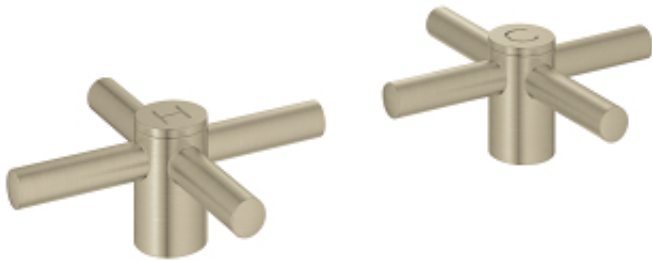

ATRIO
Cross Handles
MODEL # 18026EN3

*Pure Freude
an Wasser*

GROHE

Product Description:

ATRIO
Cross Handles

Standard Specification:

- 1 pair
- **GROHE StarLight** finish
- Two different sets of caps included. One set with "H" and "C" marking, one set without marking.

Color:

□ 18026EN3 Brushed Nickel