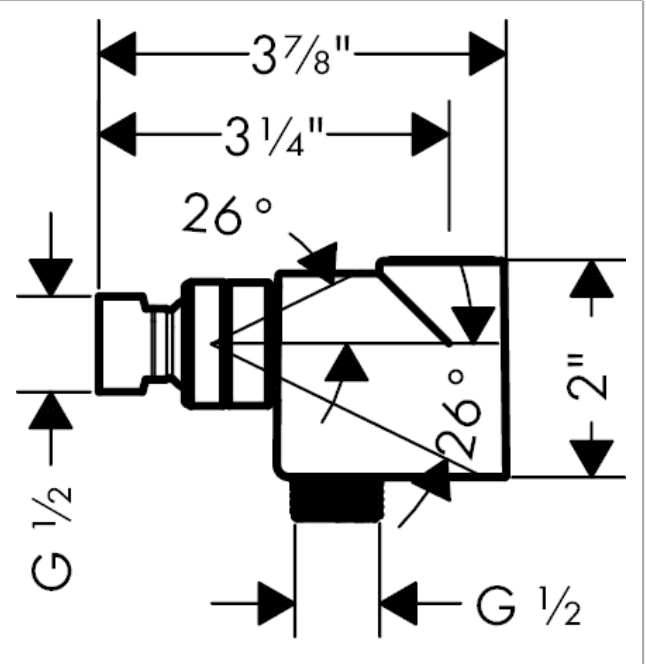

Showerarm Mount for Handshower

Finishes : **polished nickel** Part no. : **04580830**

Description

Features

- non-return valve

Item details

List Price \$ 42.00

Compliance

Product image

Scale drawing

Showerarm Mount for Handshower
Finishes : **polished nickel** Part no. : **04580830**

Exploded drawing

Year of production: >01/18

Showerarm Mount for Handshower

Finishes : **polished nickel** Part no. : **04580830**

Spare parts list

Year of production: >01/18

Pos.	Description	Part no.	Price	PU
1	filter packing	88649000	-	1
2	lever collar	97536000	-	1
3	seal	97606000	-	1
4	set of non return valves DW 15	94074000	-	1
a	nut	97958830	-	1