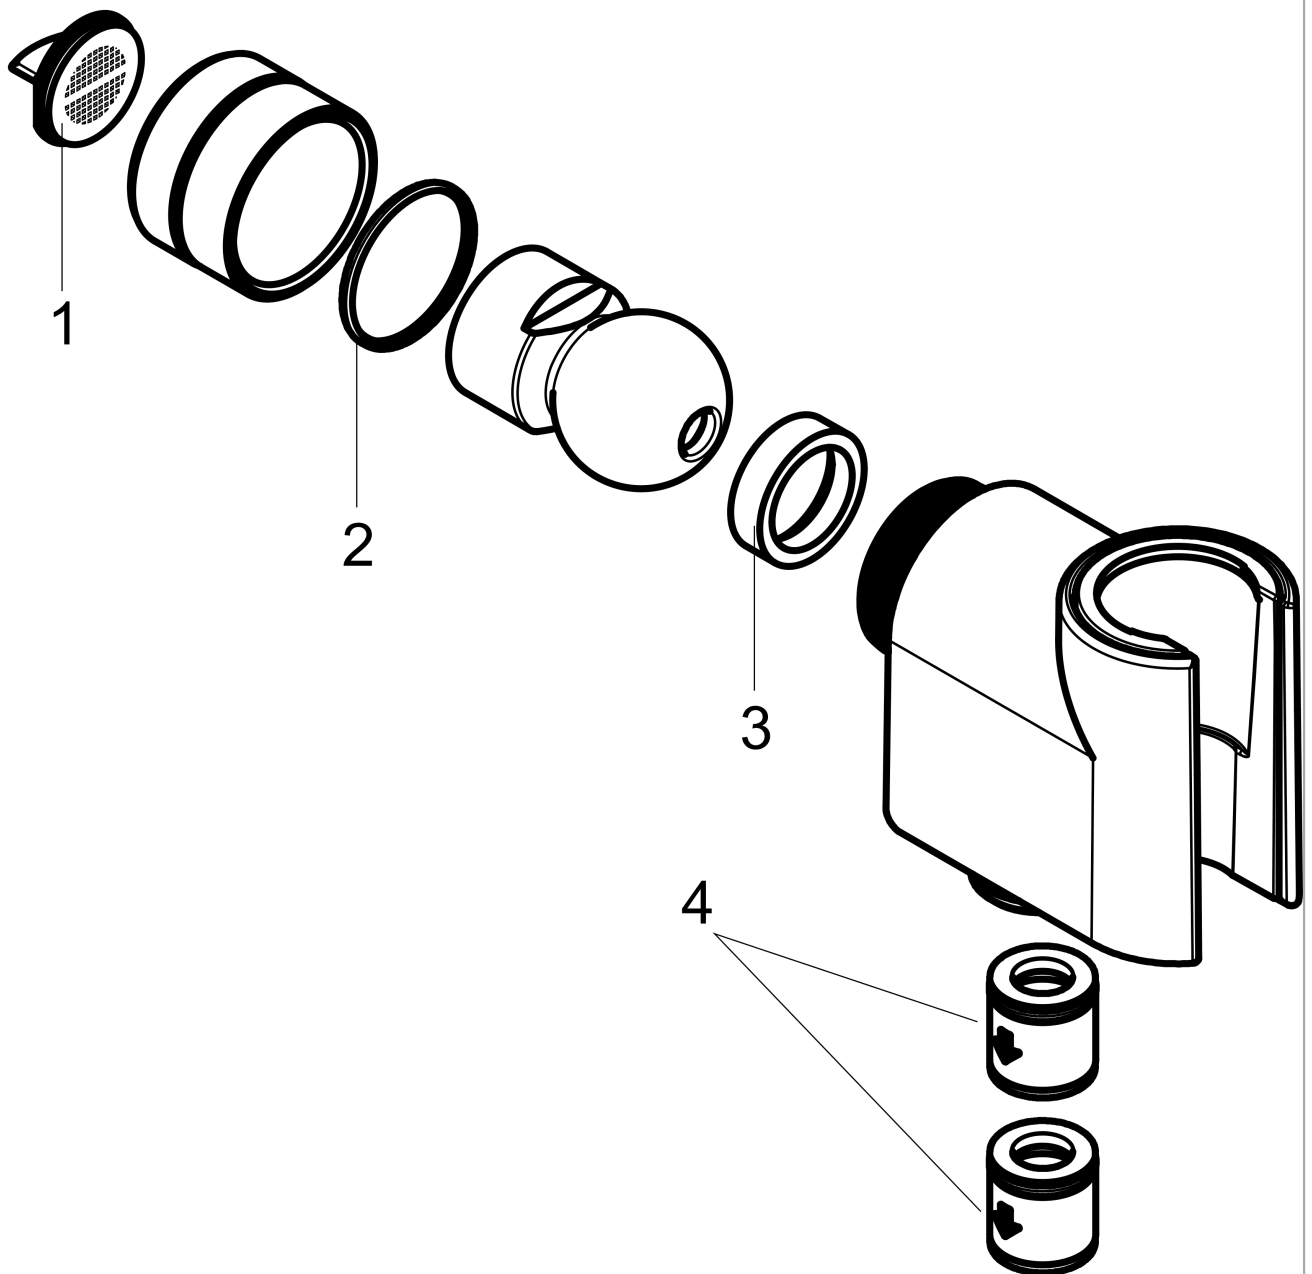

Showerarm Mount for Handshower

Finishes : **polished nickel** Part no. : **04580830**

Description

Features

- non-return valve

Item details

List Price \$ 42.00

Compliance

Product image

Scale drawing

Showerarm Mount for Handshower
Finishes : **polished nickel** Part no. : **04580830**

Exploded drawing

Year of production: >01/18

Showerarm Mount for Handshower

Finishes : **polished nickel** Part no. : **04580830**

Spare parts list

Year of production: >01/18

Pos.	Description	Part no.	Price	PU
1	filter packing	88649000	-	1
2	lever collar	97536000	-	1
3	seal	97606000	-	1
4	set of non return valves DW 15	94074000	-	1
a	nut	97958830	-	1