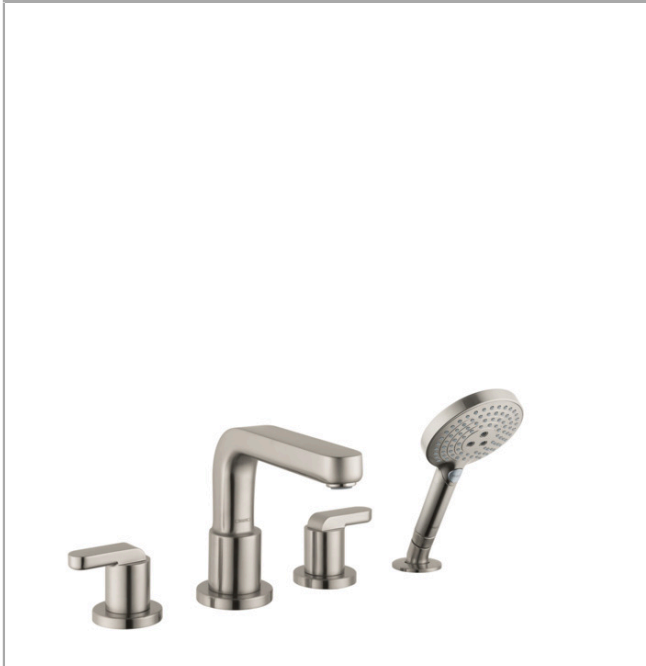

Metris S

4-Hole Roman Tub Set Trim with Lever Handles and 1.75 GPM Handshower

Finishes : **brushed nickel** Part no. : **31408821**

Description

Features

- consists of: Handshower
- 90° ceramic valves
- Integrated double backflow prevention

Item details

List Price $ 1,035.00

Compliance

Product image