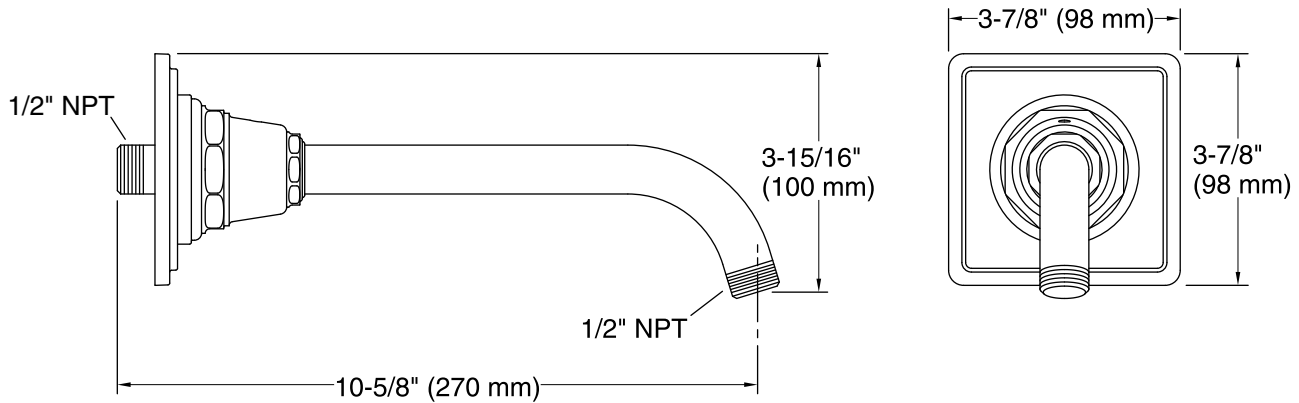

Features

- 1/2-inch NPT connection.
- Coordinates with other products in the Pinstripe® collection.
- 10-5/8" (270 mm) x 4-3/16" (106 mm) x 3-7/8" (98 mm)

Material

- Solid brass construction.

Codes/Standards

Technical Information

All product dimensions are nominal.

Notes

Measure your actual product for roughing-in details.