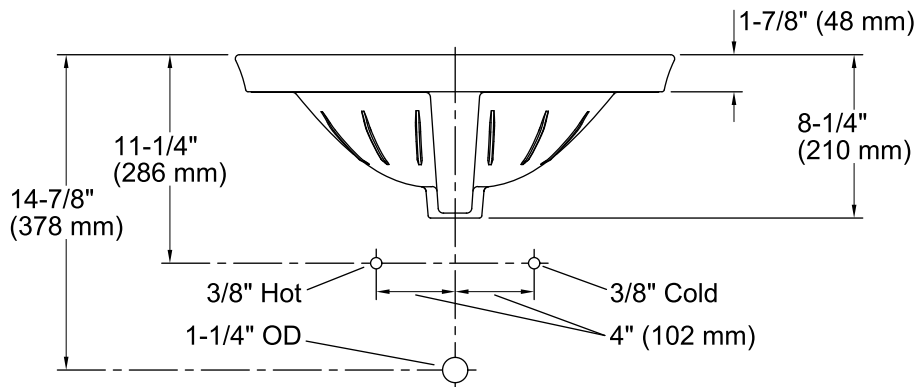

## Features

- Vitreous china.
- Drop-In.
- Oval basin.
- With overflow.
- 8-inch centers.
- Coordinates with other products in the Serif collection.
- 22-1/8" (562 mm) x 16-1/4" (413 mm) x 8-1/4" (210 mm)

## Technical Information

All product dimensions are nominal.

Bowl configuration:	Single
Installation:	Drop-In
Bowl area (Only)	Length: 16-7/8" (429 mm) Width: 10-1/8" (257 mm) Water depth: 4-7/8" (124 mm)
Number of deck holes:	1
Faucet hole(s):	1-3/8" (35 mm)
Drain hole:	1-3/4" (44 mm)
Template:	1014189-7, required, included