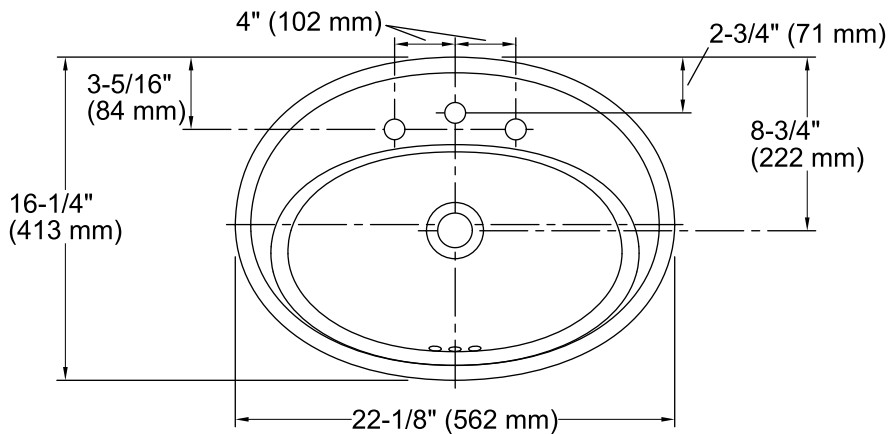

## Features

- Vitreous china.
- Drop-In.
- Oval basin.
- With overflow.
- 8-inch centers.
- Coordinates with other products in the Serif collection.
- 22-1/8" (562 mm) x 16-1/4" (413 mm) x 8-1/4" (210 mm)

## Technical Information

All product dimensions are nominal.

Bowl configuration:	Single
Installation:	Drop-In
Bowl area (Only)	Length: 16-7/8" (429 mm) Width: 10-1/8" (257 mm) Water depth: 4-7/8" (124 mm)
Number of deck holes:	1
Faucet hole(s):	1-3/8" (35 mm)
Drain hole:	1-3/4" (44 mm)
Template:	1014189-7, required, included