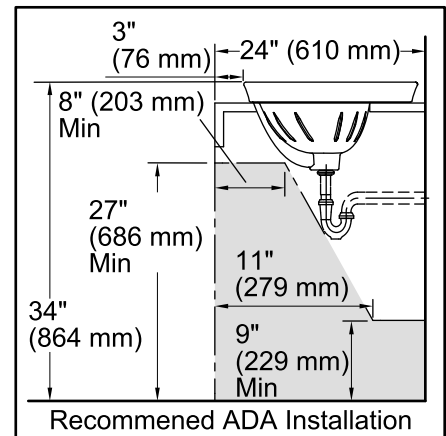

## Features

- Vitreous china.
- Drop-In.
- Oval basin.
- With overflow.
- 8-inch centers.
- Coordinates with other products in the Serif collection.
- 22-1/8" (562 mm) x 16-1/4" (413 mm) x 8-1/4" (210 mm)

## Technical Information

All product dimensions are nominal.

Bowl configuration:	Single
Installation:	Drop-In
Bowl area (Only)	Length: 16-7/8" (429 mm) Width: 10-1/8" (257 mm) Water depth: 4-7/8" (124 mm)
Number of deck holes:	1
Faucet hole(s):	1-3/8" (35 mm)
Drain hole:	1-3/4" (44 mm)
Template:	1014189-7, required, included