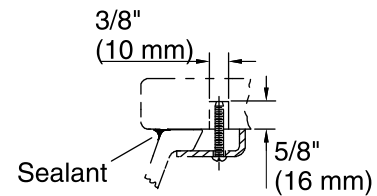

## Technical Information

All product dimensions are nominal.

Installation:	Under-mount
Bowl area	Length: 17" (432 mm) Width: 14" (356 mm) With overflow: Yes Water depth: 4" (102 mm)
Bowl area	With overflow: Yes
Drain hole:	1-3/4" (44 mm)
Template:	1151011-7, required, not included