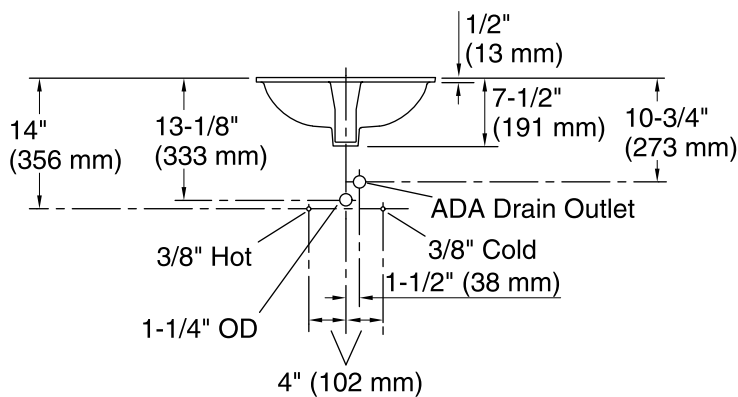

## Technical Information

All product dimensions are nominal.

Installation:	Under-mount
Bowl area	Length: 17" (432 mm) Width: 14" (356 mm) With overflow: Yes Water depth: 4" (102 mm)
Bowl area	With overflow: Yes
Drain hole:	1-3/4" (44 mm)
Template:	1151011-7, required, not included