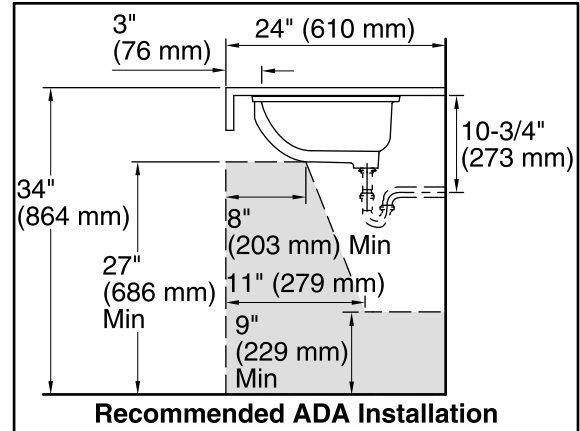

## Technical Information

All product dimensions are nominal.

Installation:	Under-mount
Bowl area	Length: 17" (432 mm) Width: 14" (356 mm) With overflow: Yes Water depth: 4" (102 mm)
Bowl area	With overflow: Yes
Drain hole:	1-3/4" (44 mm)
Template:	1151011-7, required, not included