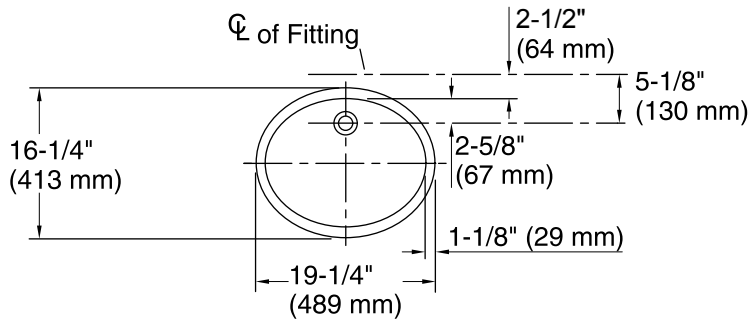

## Technical Information

All product dimensions are nominal.

Installation:	Under-mount
Bowl area	Length: 17" (432 mm) Width: 14" (356 mm) With overflow: Yes Water depth: 4" (102 mm)
Bowl area	With overflow: Yes
Drain hole:	1-3/4" (44 mm)
Template:	1151011-7, required, not included