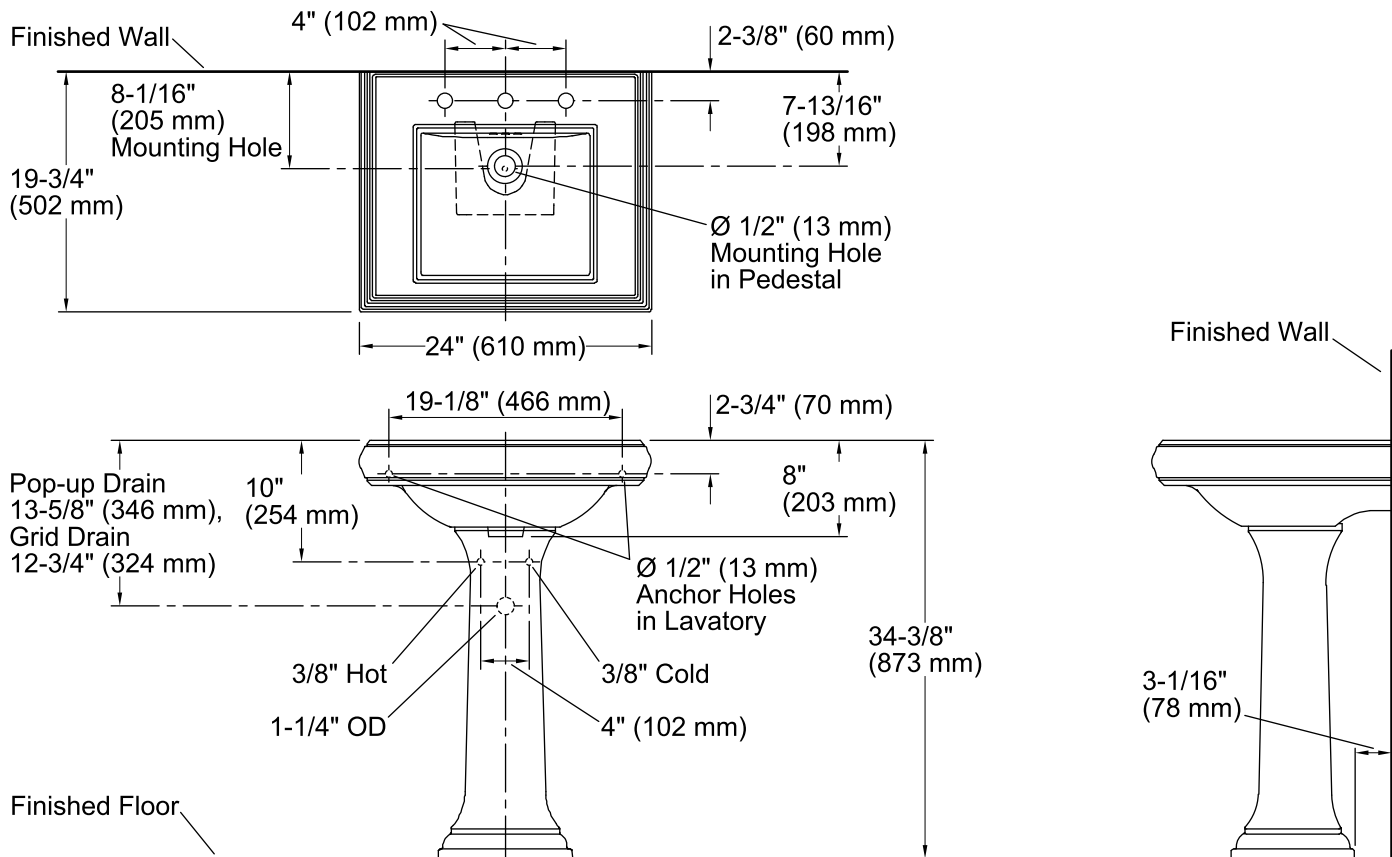

Features

- Fireclay.
- Pedestal sink.
- Refined rectangular basin.
- With overflow.
- 8-inch centers.
- Coordinates with other products in the Memoirs collection.
- 24" (610 mm) x 19-3/4" (502 mm) x 34-3/8" (873 mm)

Recommended Accessories

- K-7605-P Angle Supply with Stop (pair)
- K-8998 P-Trap

Optional Accessories

- 1041816 Hardware kit, Hollow Wall

Components

Product includes:

- K-2239-8 Pedestal Bathroom Sink Basin
- K-2267 Bathroom Sink Pedestal
- Additional included component/s: Rubber pads, and accessory pack.

Technical Information

All product dimensions are nominal.

Bowl configuration:	Single
Installation:	Pedestal
Bowl area (Only)	Length: 15" (381 mm) Width: 13" (330 mm) Water depth: 5-1/4" (133 mm)
Number of deck holes:	3
Faucet hole(s):	1-3/8" (35 mm)
Drain hole:	1-3/4" (44 mm)