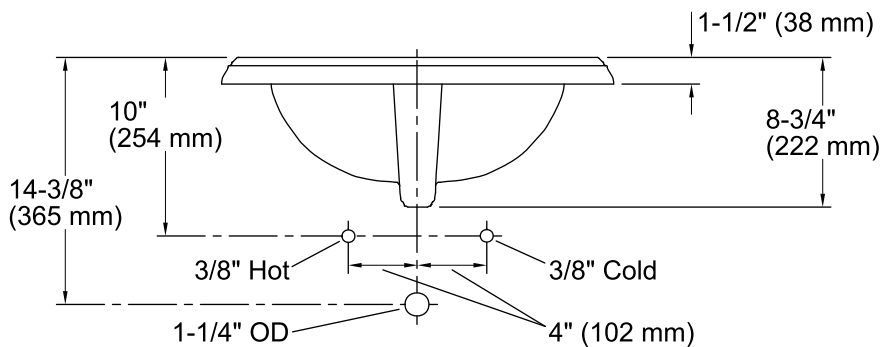

Technical Information

All product dimensions are nominal.

Bowl configuration:	Single
Installation:	Drop-In
Bowl area (Only)	Length: 17" (432 mm) Width: 10" (254 mm) Water depth: 5" (127 mm)
Number of deck holes:	3
Faucet hole(s):	1-1/4" (32 mm)
Drain hole:	1-3/4" (44 mm)
Template:	1003676, required, included

Notes

Install this product according to the installation instructions.

NOTICE: Countertop manufacturer or cutter must use the cutout template provided with the product, or a current one provided by Kohler (call 1-800-4-KOHLER). Kohler is not responsible for cutout errors when incorrect cutout template is used.

ADA compliant when installed to the specific requirements of these regulations.