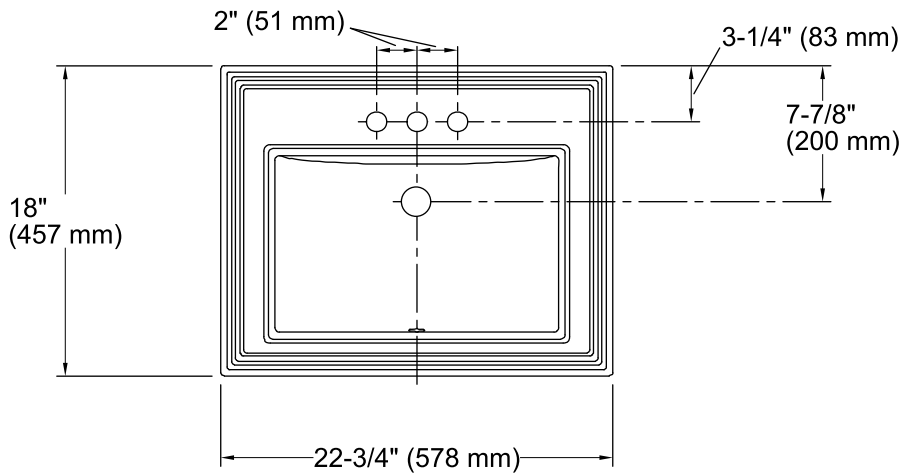

Technical Information

All product dimensions are nominal.

Bowl configuration:	Single
Installation:	Drop-In
Bowl area (Only)	Length: 17" (432 mm) Width: 10" (254 mm) Water depth: 5" (127 mm)
Number of deck holes:	3
Faucet hole(s):	1-1/4" (32 mm)
Drain hole:	1-3/4" (44 mm)
Template:	1003676, required, included

Notes

Install this product according to the installation instructions.

NOTICE: Countertop manufacturer or cutter must use the cutout template provided with the product, or a current one provided by Kohler (call 1-800-4-KOHLER). Kohler is not responsible for cutout errors when incorrect cutout template is used.

ADA compliant when installed to the specific requirements of these regulations.