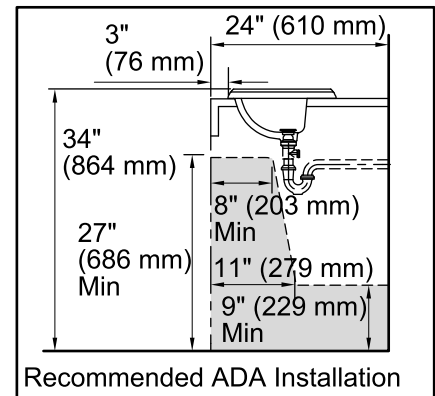

Technical Information

All product dimensions are nominal.

Bowl configuration:	Single
Installation:	Drop-In
Bowl area (Only)	Length: 17" (432 mm) Width: 10" (254 mm) Water depth: 5" (127 mm)
Number of deck holes:	3
Faucet hole(s):	1-1/4" (32 mm)
Drain hole:	1-3/4" (44 mm)
Template:	1003676, required, included

Notes

Install this product according to the installation instructions.

NOTICE: Countertop manufacturer or cutter must use the cutout template provided with the product, or a current one provided by Kohler (call 1-800-4-KOHLER). Kohler is not responsible for cutout errors when incorrect cutout template is used.

ADA compliant when installed to the specific requirements of these regulations.