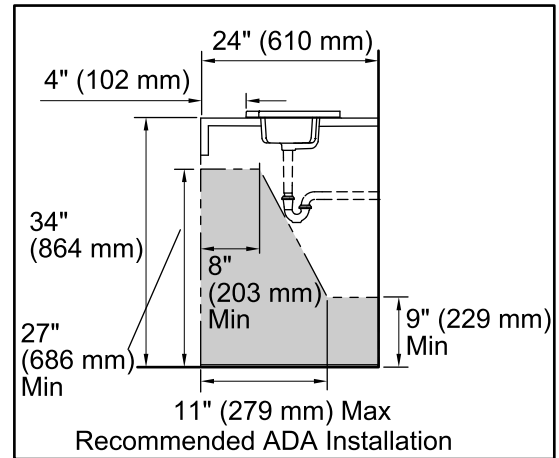

Technical Information

All product dimensions are nominal.

Bowl configuration:	Single
Installation:	Drop-In
Bowl area (Only)	Length: 17" (432 mm) Width: 10-1/2" (267 mm) Water depth: 4-1/8" (105 mm)
Number of deck holes:	1
Faucet hole(s):	1-3/8" (35 mm)
Drain hole:	1-3/4" (44 mm)
Template:	1014798-7, required, included

Notes

Install this product according to the installation instructions.

NOTICE: Countertop manufacturer or cutter must use the cutout template provided with the product, or a current one provided by Kohler Co. (call 1-800-4-KOHLER). Kohler Co. is not responsible for cutout errors when the incorrect cutout template is used.

ADA compliant when installed to the specific requirements of these regulations.