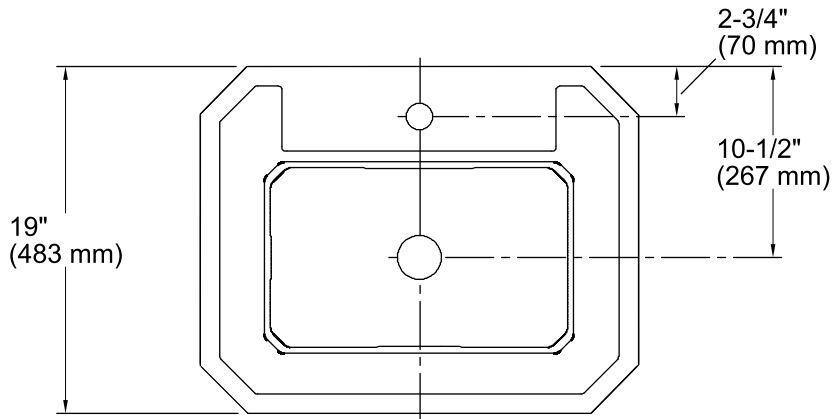

Features

- Vitreous china.
- Drop-in.
- Rectangular basin.
- With overflow.
- Single faucet hole.
- Coordinates with other products in the Kathryn collection.
- 24" (610 mm) x 19" (483 mm)

Recommended Accessories

Color	Code	Description
	0	White
	96	Biscuit
	47	Almond
	NY	Dune
	95	Ice™ Grey
	G9	Sandbar
	33	Mexican Sand™
	K4	Cashmere
	58	Thunder™ Grey
	7	Black Black™

Technical Information

All product dimensions are nominal.

Bowl configuration:	Single
Installation:	Drop-In
Bowl area (Only)	Length: 17" (432 mm) Width: 10-1/2" (267 mm) Water depth: 4-1/8" (105 mm)
Number of deck holes:	1
Faucet hole(s):	1-3/8" (35 mm)
Drain hole:	1-3/4" (44 mm)
Template:	1014798-7, required, included