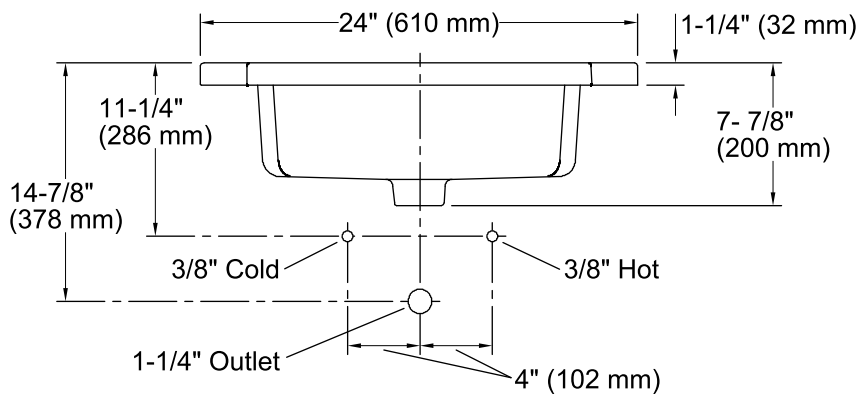

Features

- Vitreous china.
- Drop-in.
- Rectangular basin.
- With overflow.
- Single faucet hole.
- Coordinates with other products in the Kathryn collection.
- 24" (610 mm) x 19" (483 mm)

Recommended Accessories

Color	Code	Description
	0	White
	96	Biscuit
	47	Almond
	NY	Dune
	95	Ice™ Grey
	G9	Sandbar
	33	Mexican Sand™
	K4	Cashmere
	58	Thunder™ Grey
	7	Black Black™

Technical Information

All product dimensions are nominal.

Bowl configuration:	Single
Installation:	Drop-In
Bowl area (Only)	Length: 17" (432 mm) Width: 10-1/2" (267 mm) Water depth: 4-1/8" (105 mm)
Number of deck holes:	1
Faucet hole(s):	1-3/8" (35 mm)
Drain hole:	1-3/4" (44 mm)
Template:	1014798-7, required, included