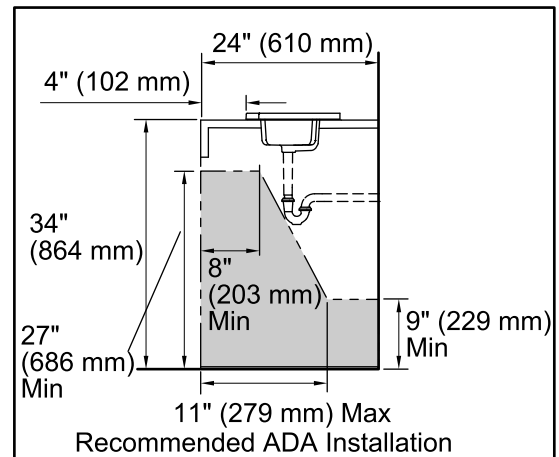

Technical Information

All product dimensions are nominal.

Bowl configuration:	Single
Installation:	Drop-In
Bowl area (Only)	Length: 17" (432 mm) Width: 10-1/2" (267 mm) Water depth: 4-1/8" (105 mm)
Number of deck holes:	3
Faucet hole(s):	1-3/8" (35 mm)
Drain hole:	1-3/4" (44 mm)
Template:	1014798-7, required, included

Notes

Install this product according to the installation instructions.

NOTICE: Countertop manufacturer or cutter must use the cutout template provided with the product, or a current one provided by Kohler Co. (call 1-800-4-KOHLER). Kohler Co. is not responsible for cutout errors when the incorrect cutout template is used.

ADA compliant when installed to the specific requirements of these regulations.