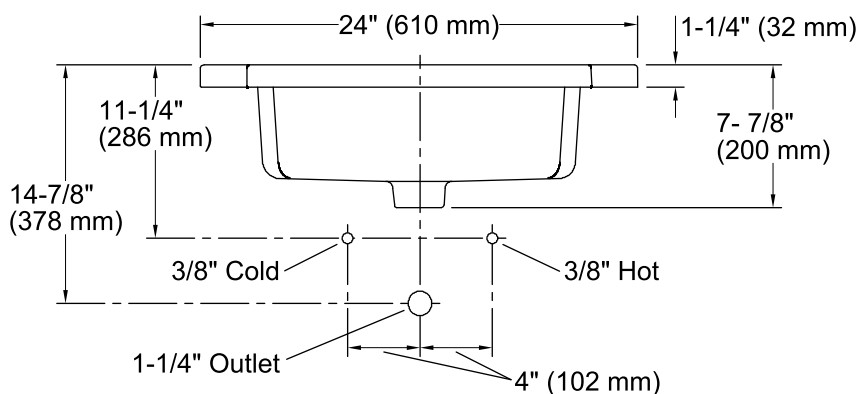

Features

- Vitreous china.
- Drop-in.
- Rectangular basin.
- With overflow.
- 8-inch centers.
- Coordinates with other products in the Kathryn collection.
- 24" (610 mm) x 19" (483 mm)

Recommended Accessories

Color	Code	Description
	0	White
	96	Biscuit
	47	Almond
	NY	Dune
	95	Ice™ Grey
	G9	Sandbar
	33	Mexican Sand™
	K4	Cashmere
	58	Thunder™ Grey
	7	Black Black™

Technical Information

All product dimensions are nominal.

Bowl configuration:	Single
Installation:	Drop-In
Bowl area (Only)	Length: 17" (432 mm) Width: 10-1/2" (267 mm) Water depth: 4-1/8" (105 mm)
Number of deck holes:	3
Faucet hole(s):	1-3/8" (35 mm)
Drain hole:	1-3/4" (44 mm)
Template:	1014798-7, required, included