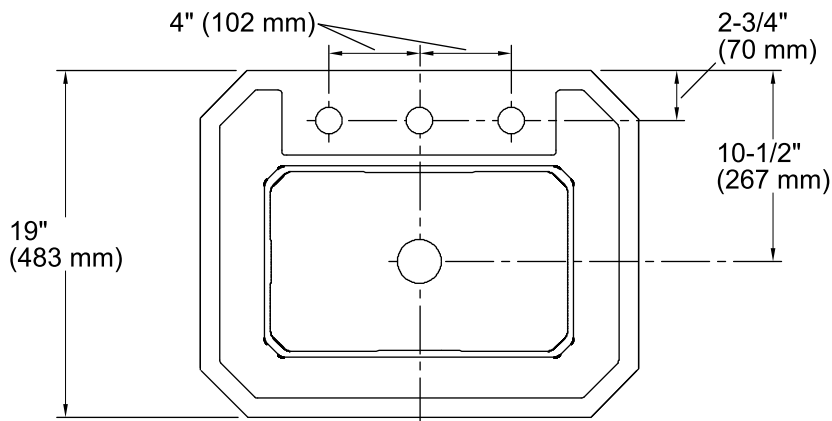

Features

- Vitreous china.
- Drop-in.
- Rectangular basin.
- With overflow.
- 8-inch centers.
- Coordinates with other products in the Kathryn collection.
- 24" (610 mm) x 19" (483 mm)

Recommended Accessories

Color	Code	Description
	0	White
	96	Biscuit
	47	Almond
	NY	Dune
	95	Ice™ Grey
	G9	Sandbar
	33	Mexican Sand™
	K4	Cashmere
	58	Thunder™ Grey
	7	Black Black™

Technical Information

All product dimensions are nominal.

Bowl configuration:	Single
Installation:	Drop-In
Bowl area (Only)	Length: 17" (432 mm) Width: 10-1/2" (267 mm) Water depth: 4-1/8" (105 mm)
Number of deck holes:	3
Faucet hole(s):	1-3/8" (35 mm)
Drain hole:	1-3/4" (44 mm)
Template:	1014798-7, required, included