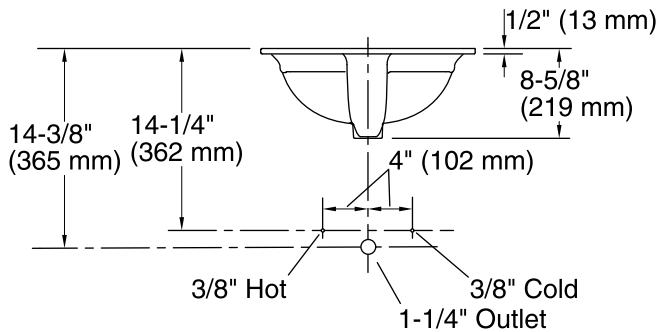

Standard Installation