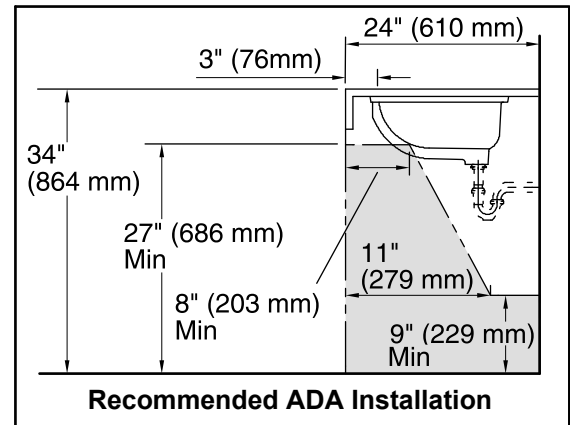

Recommended ADA Installation