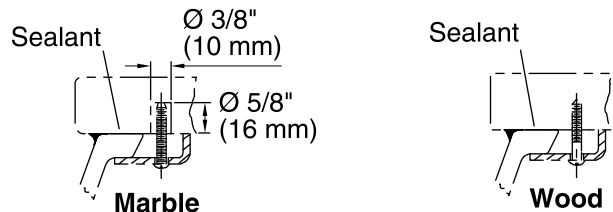

Installation

Technical Information

All product dimensions are nominal.

Bowl configuration:	Single
Installation:	Under-mount
Bowl area	Length: 18-1/4" (464 mm) Width: 14-1/2" (368 mm) Water depth: 5-3/16" (132 mm)
Drain hole:	1-3/4" (44 mm)
Template:	1031348-7, not required, not included

Notes

Install this product according to the installation instructions.

NOTICE: Countertop manufacturer or cutter must use the current product template available at www.kohler.com, or by calling 1-800-4KOHLER. Kohler Co. is not responsible for cutout errors when the incorrect cutout template is used.

ADA compliant when installed to the specific requirements of these regulations.