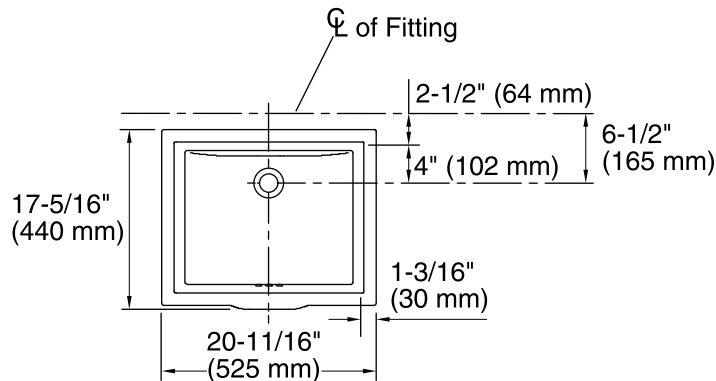

Standard Installation